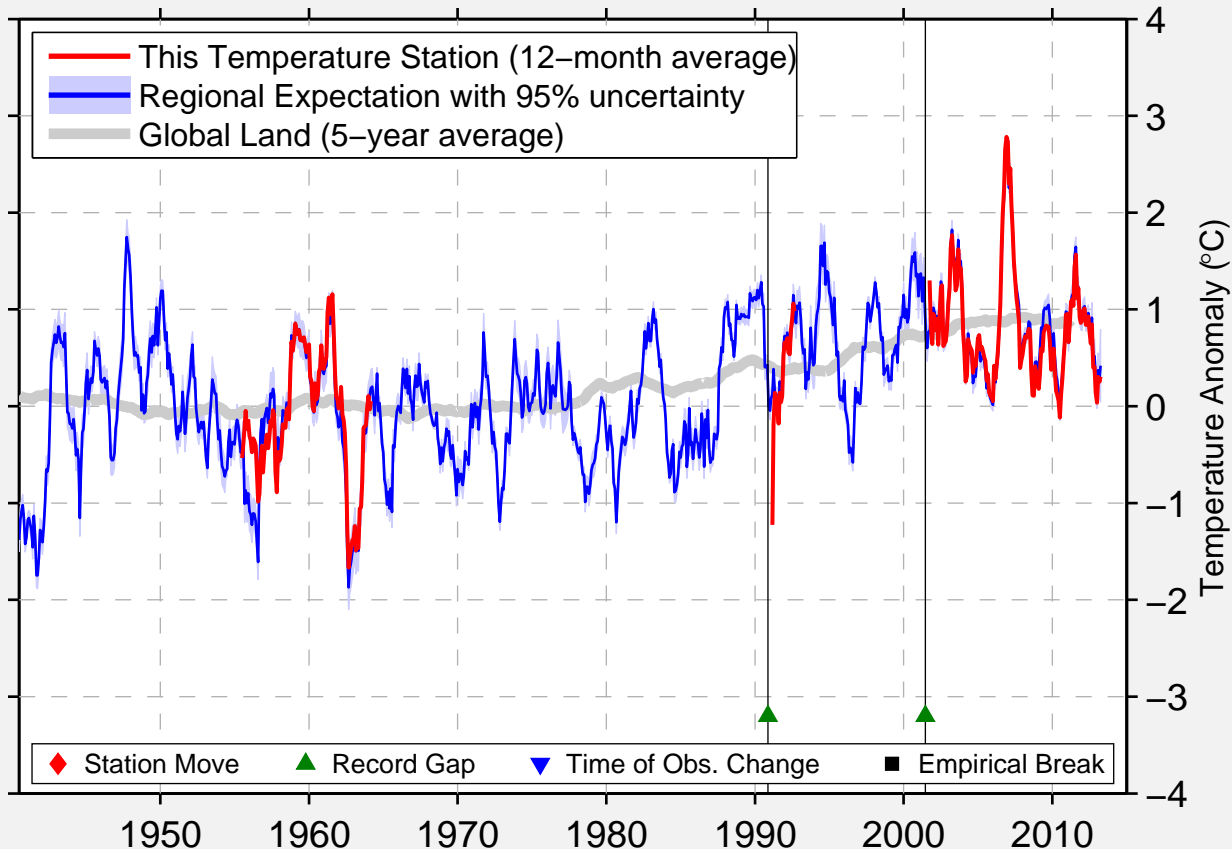

SCHAFFHAUSEN

47.686 N, 8.618 E (Switzerland)

Data Quality Controlled and Aligned at Breakpoints

Berkeley Earth