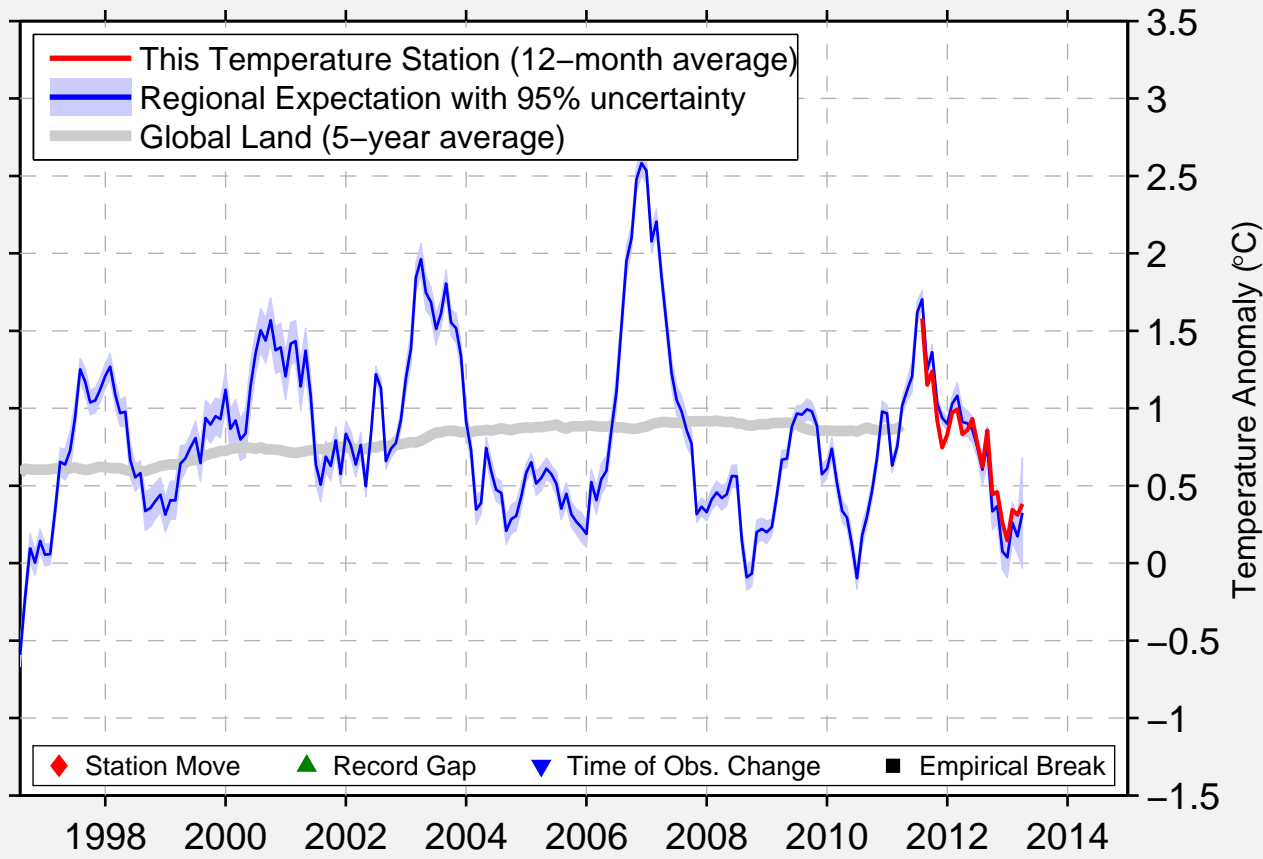

CRESSIER

47.049 N, 7.063 E (Switzerland)

Data Quality Controlled and Aligned at Breakpoints

Berkeley Earth