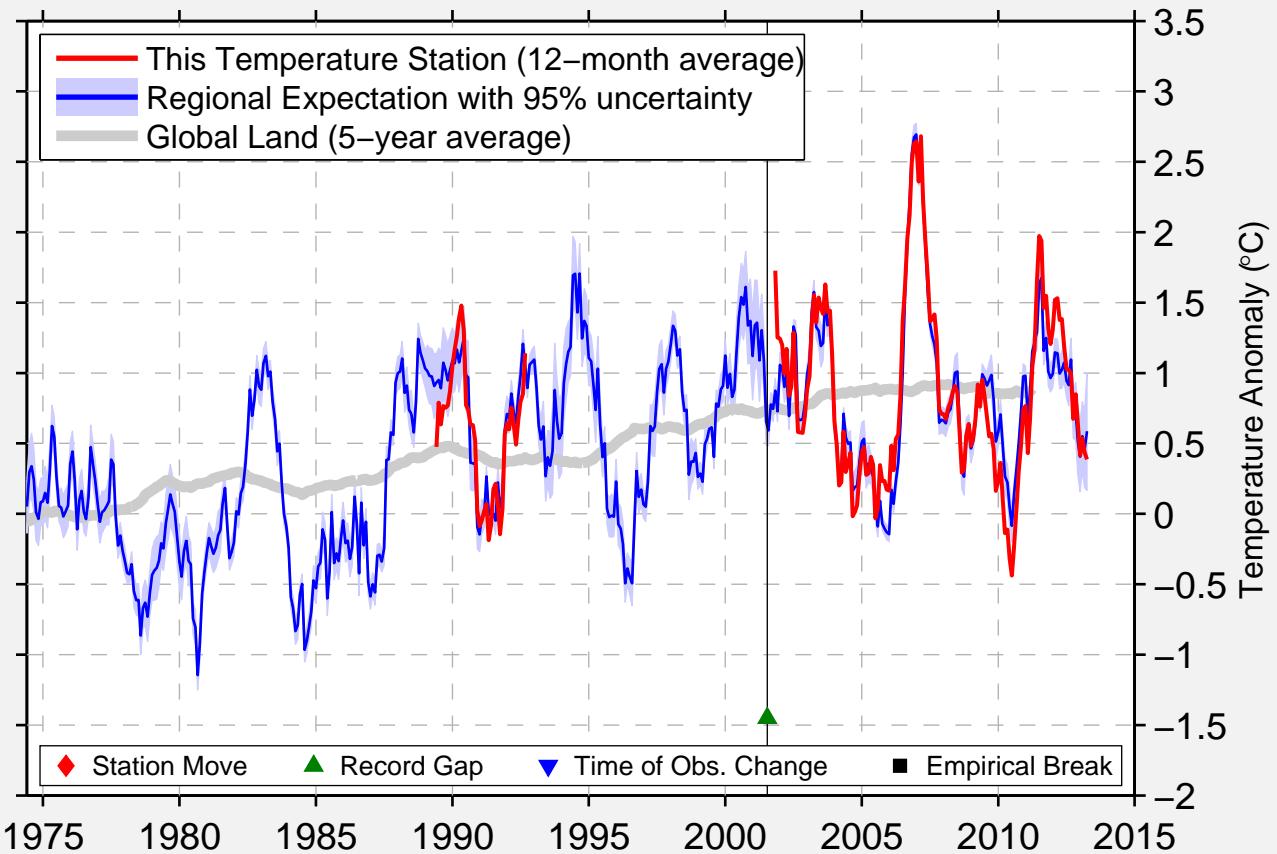

# WEISSFLUHJOCH

46.833 N, 9.812 E (Switzerland)

◆ Station Move    ▲ Record Gap    ▼ Time of Obs. Change    ■ Empirical Break

Data Quality Controlled and Aligned at Breakpoints

Berkeley Earth