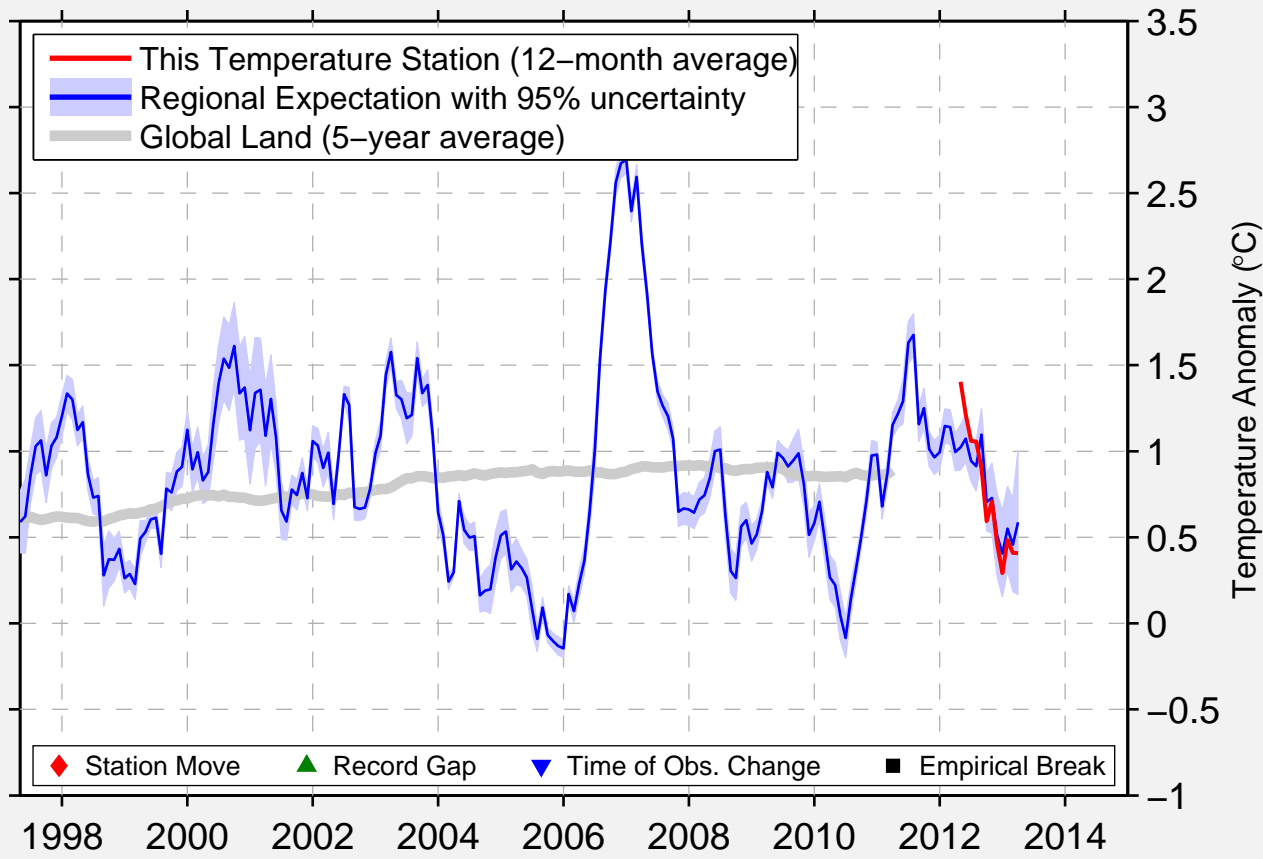

# VALBELLA

46.755 N, 9.554 E (Switzerland)

Data Quality Controlled and Aligned at Breakpoints

Berkeley Earth