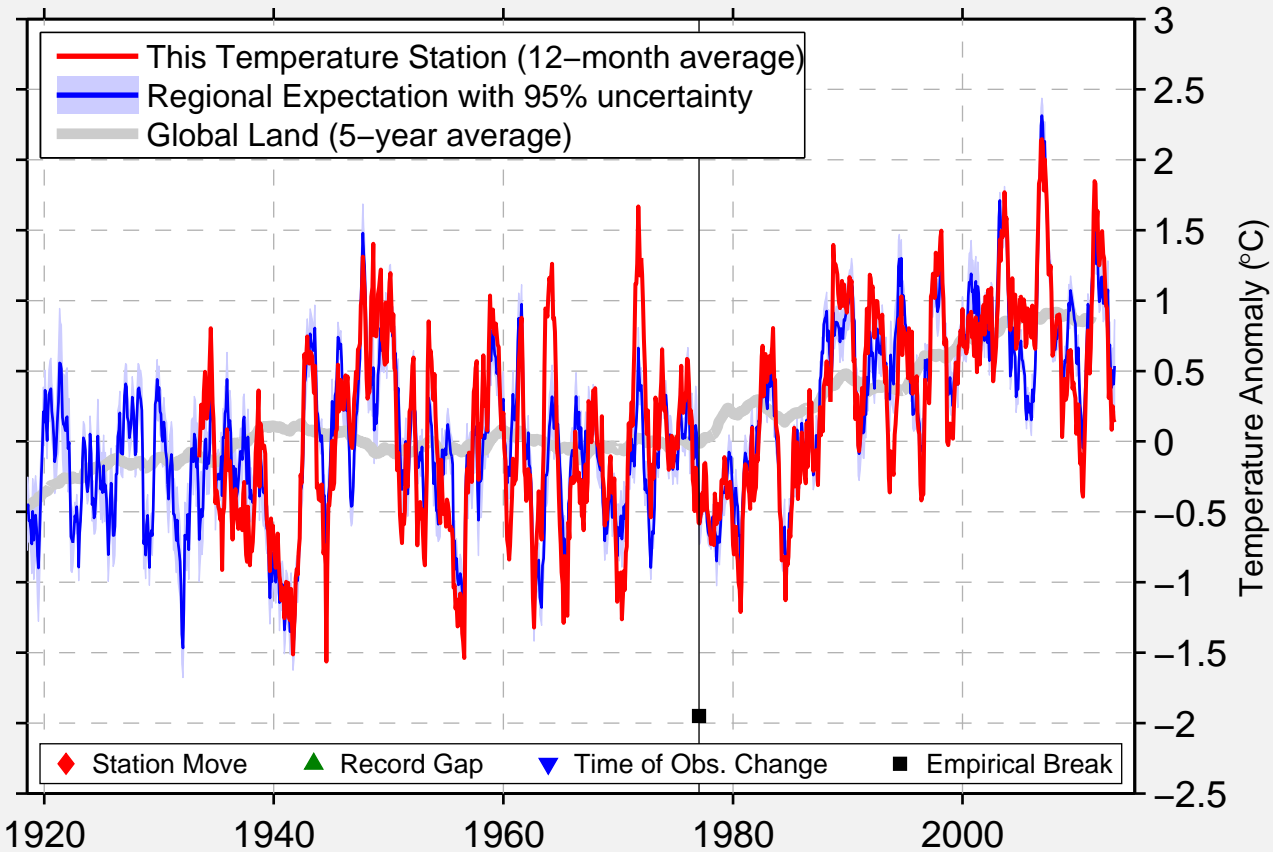

JUNGFRAUJOCH

46.549 N, 7.984 E (Switzerland)

Data Quality Controlled and Aligned at Breakpoints

Berkeley Earth