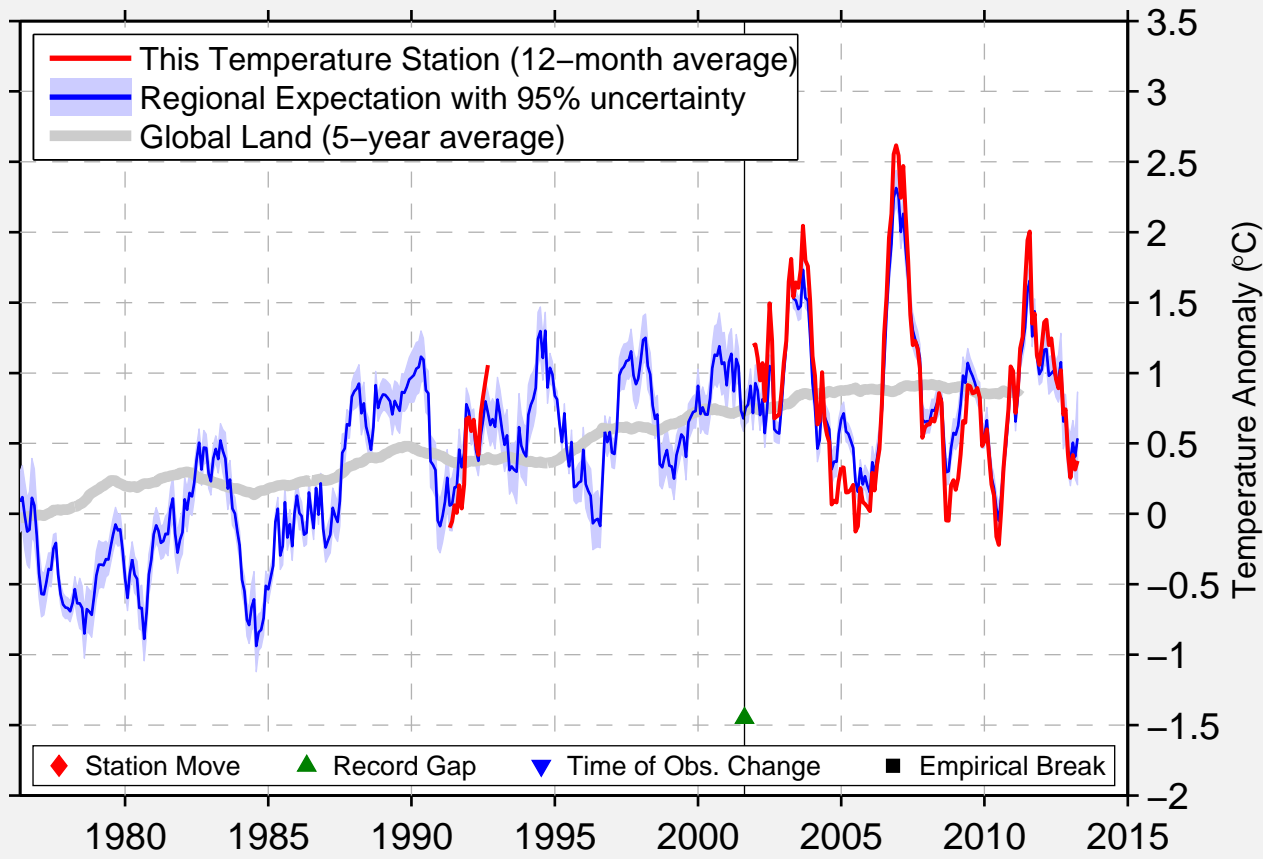

# ADELBODEN

46.496 N, 7.564 E (Switzerland)

Data Quality Controlled and Aligned at Breakpoints

Berkeley Earth