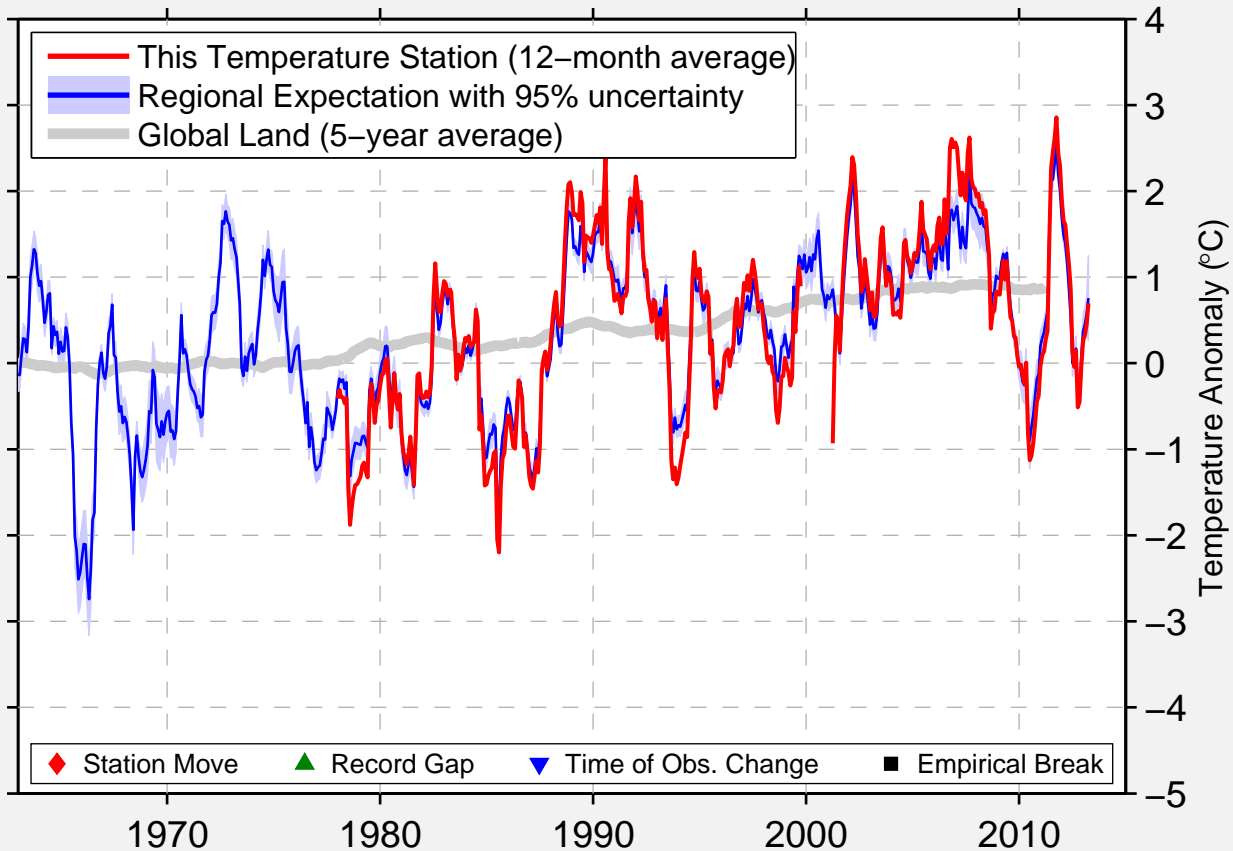

ARJEPLOG

66.051 N, 17.854 E (Sweden)

Data Quality Controlled and Aligned at Breakpoints

Berkeley Earth