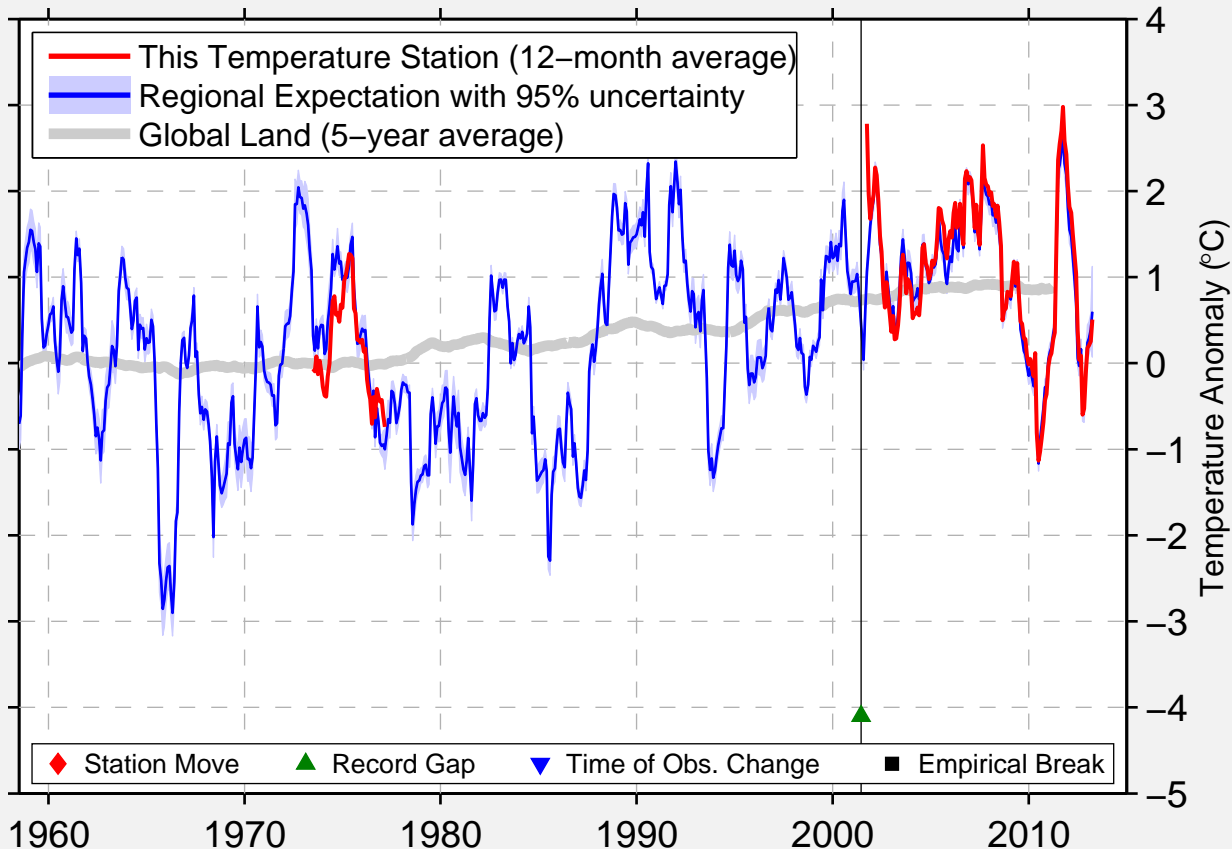

BURESJON

65.563 N, 17.864 E (Sweden)

◆ Station Move ▲ Record Gap ▼ Time of Obs. Change ■ Empirical Break