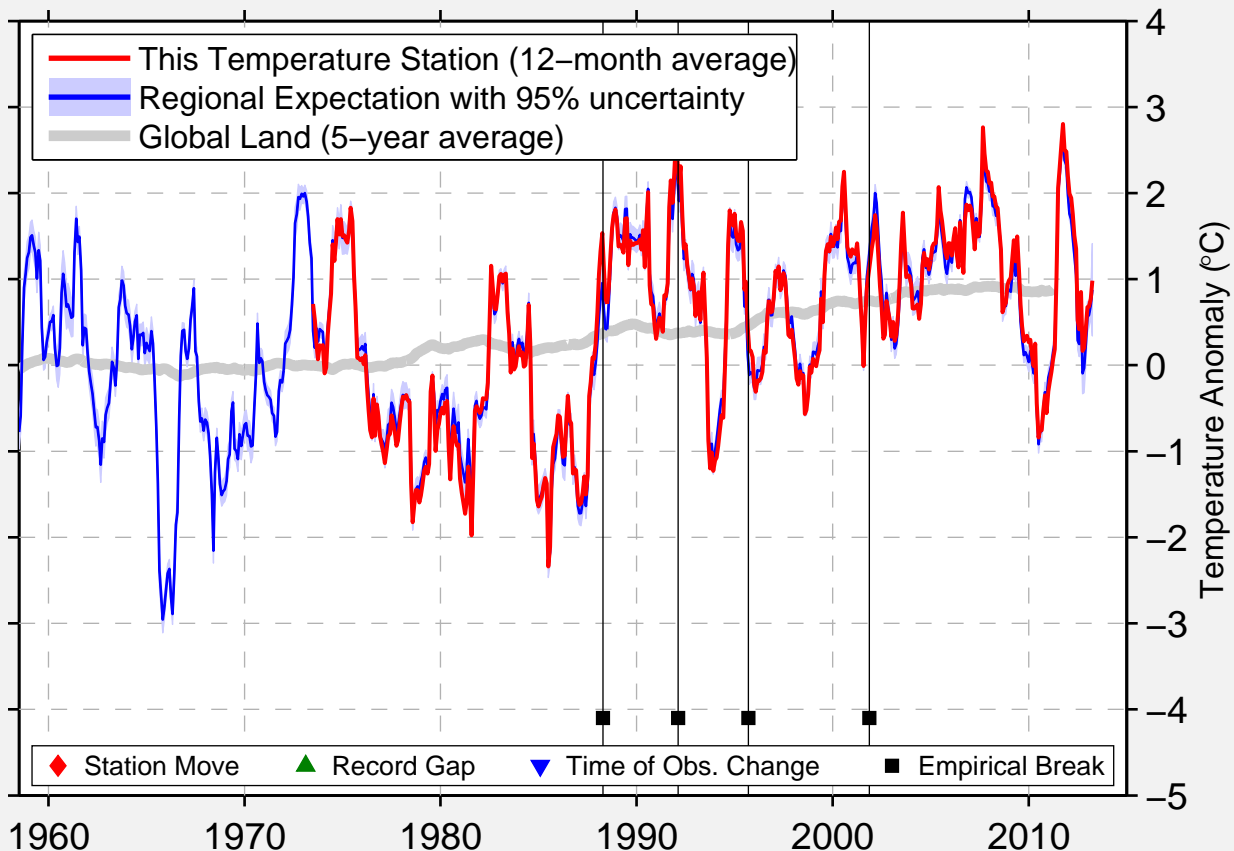

KALLAX/LULEA (AFB)

65.547 N, 22.131 E (Sweden)

Data Quality Controlled and Aligned at Breakpoints

Berkeley Earth