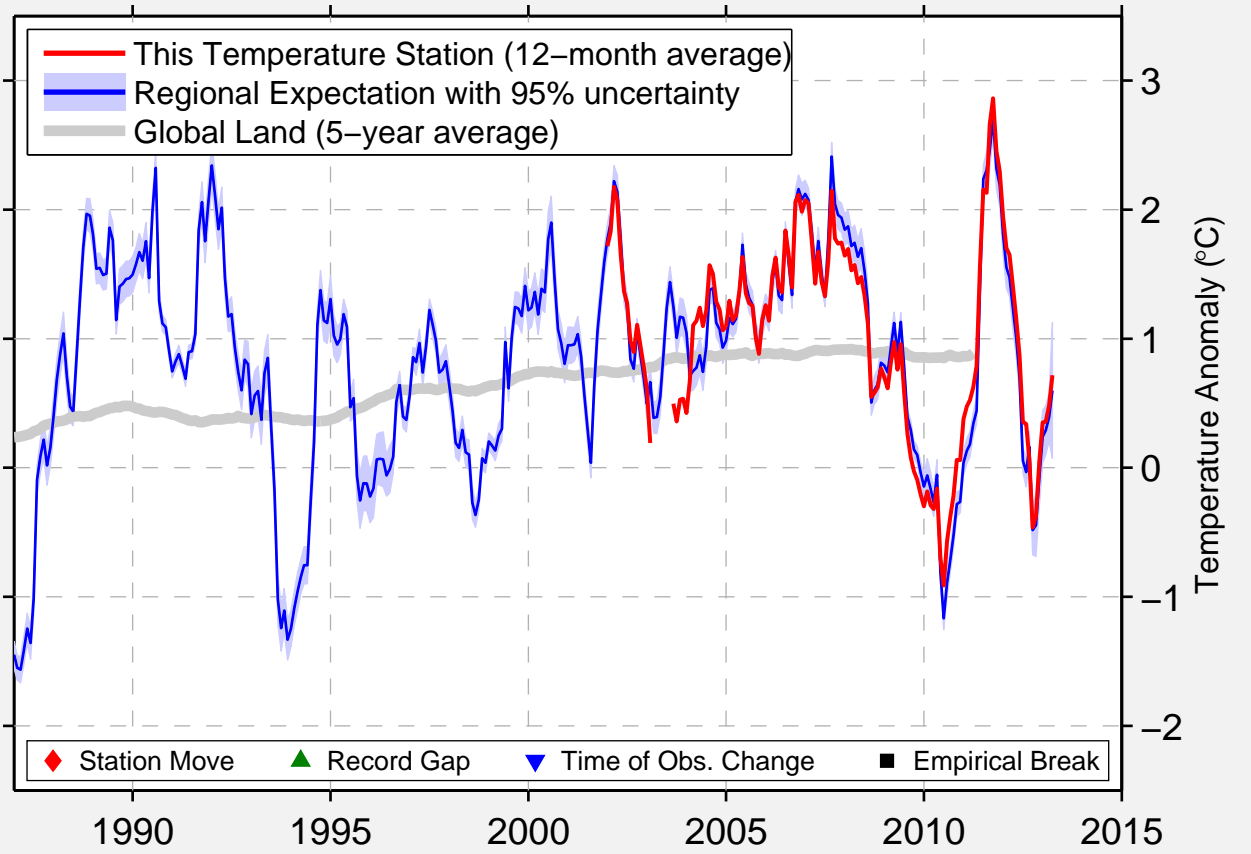

RISTRASK

64.734 N, 17.403 E (Sweden)

Data Quality Controlled and Aligned at Breakpoints

Berkeley Earth