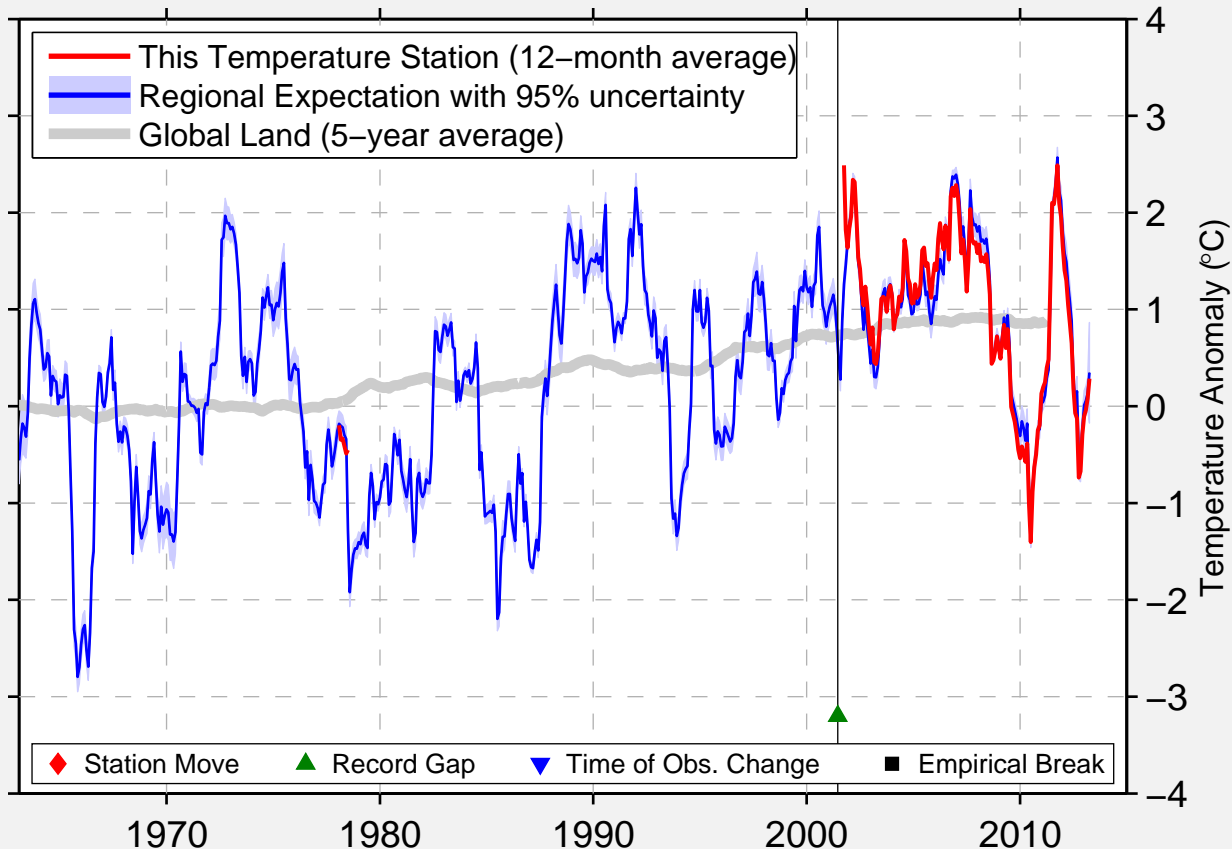

HALLHAXASEN

63.768 N, 15.332 E (Sweden)

Data Quality Controlled and Aligned at Breakpoints

Berkeley Earth