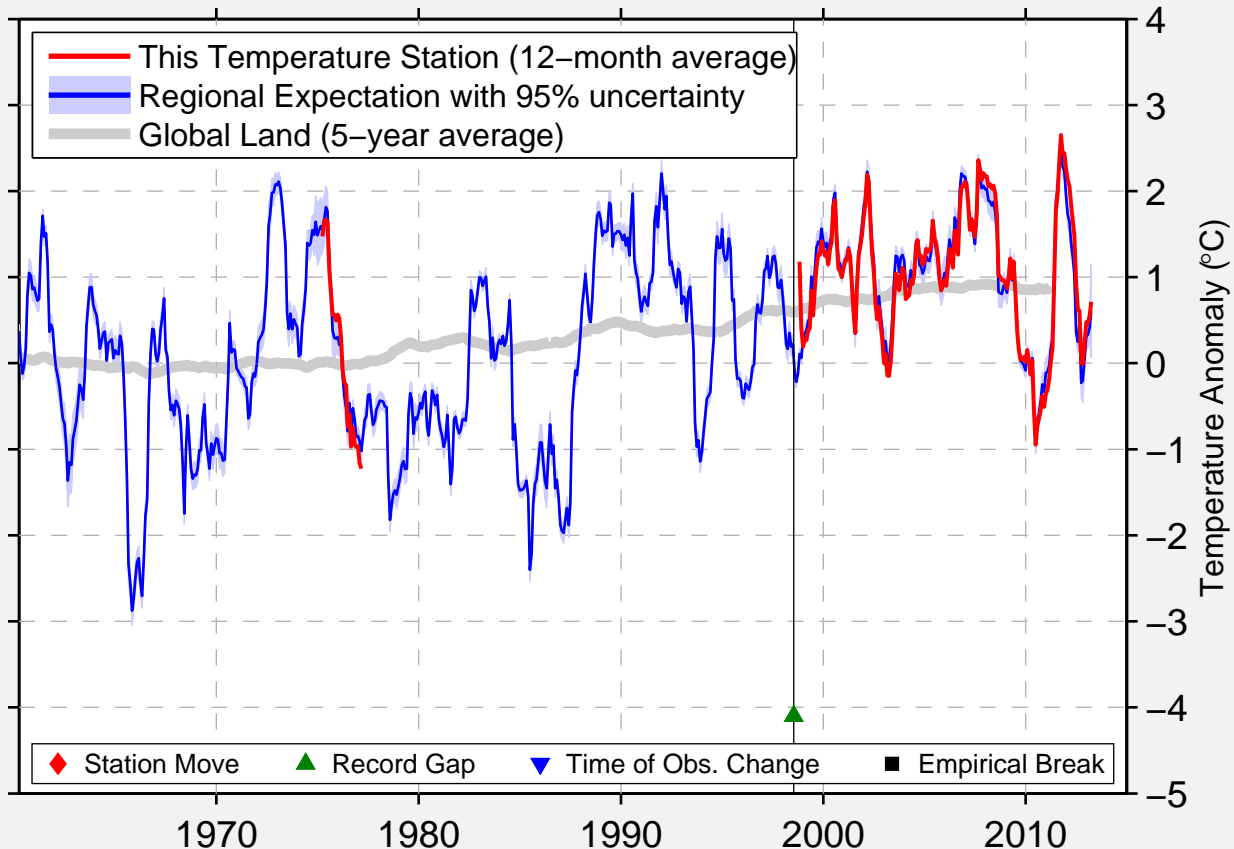

JARNASKLUBB

63.434 N, 19.680 E (Sweden)

Data Quality Controlled and Aligned at Breakpoints

Berkeley Earth