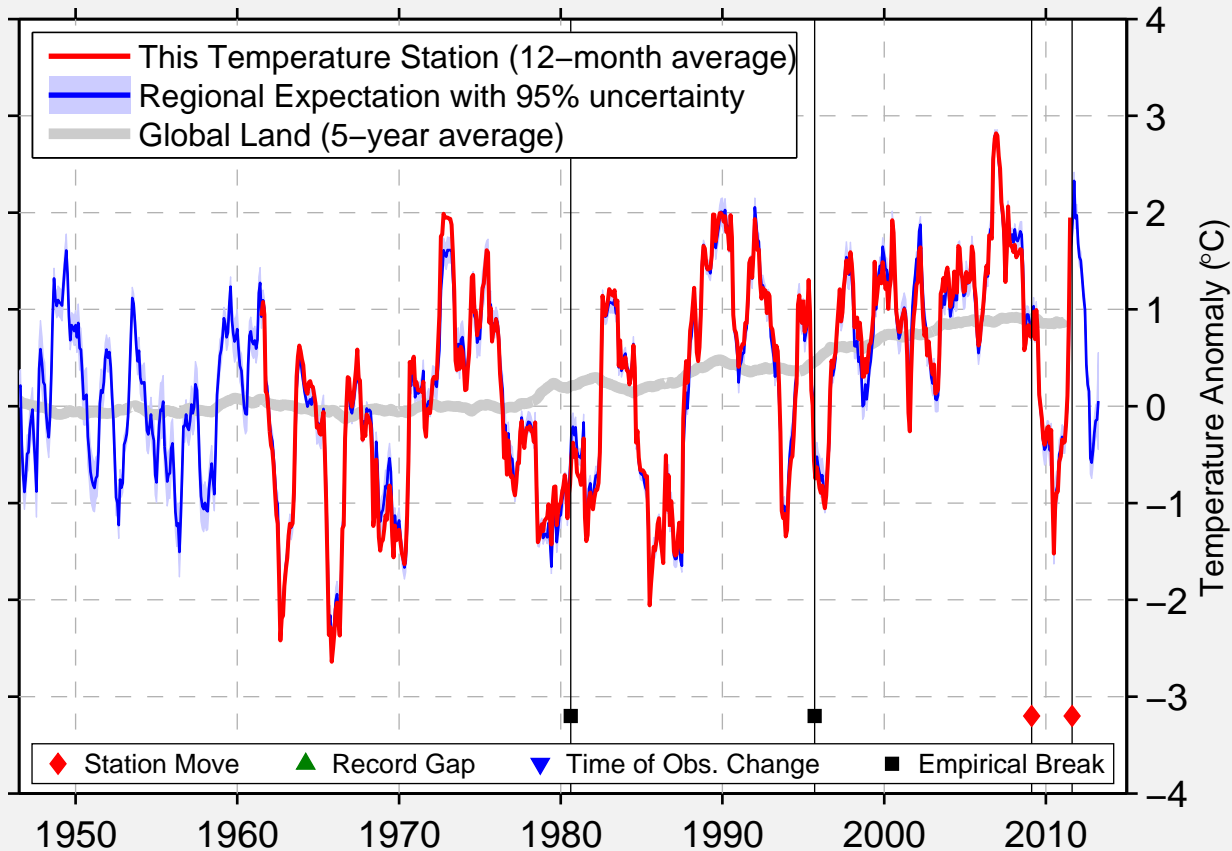

MALUNG

60.671 N, 13.696 E (Sweden)

Data Quality Controlled and Aligned at Breakpoints

Berkeley Earth