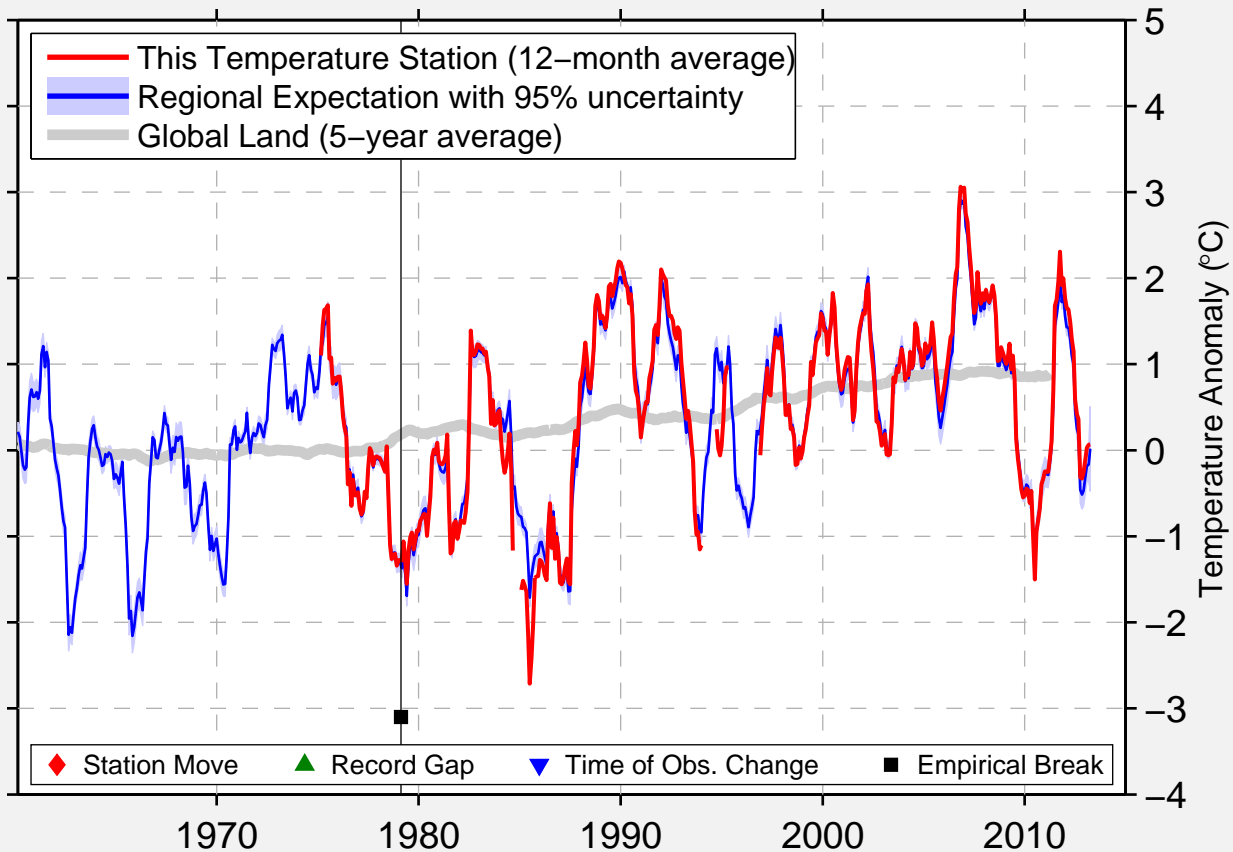

# BLOMSKOG

59.250 N, 12.067 E (Sweden)

Data Quality Controlled and Aligned at Breakpoints

Berkeley Earth