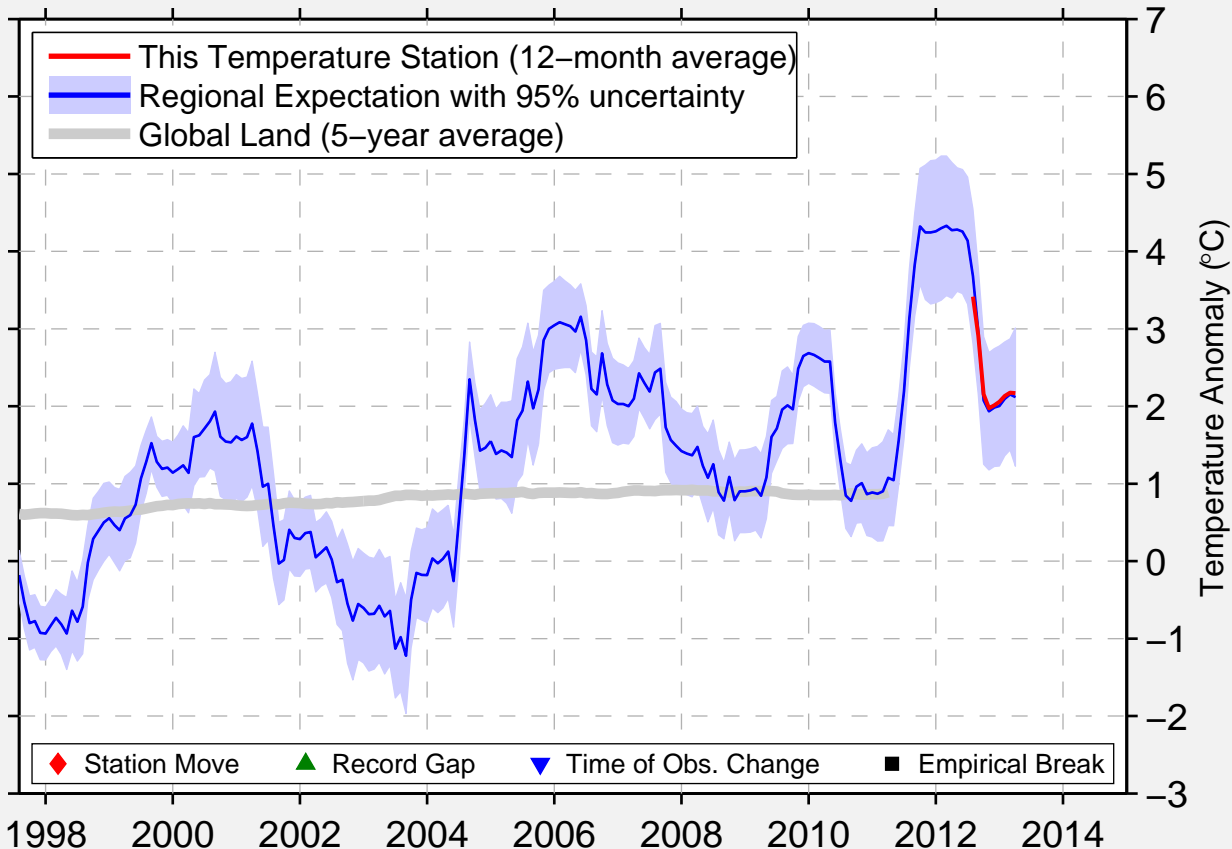

# KVITOYA

80.070 N, 31.500 E (Svalbard [Norway])

Data Quality Controlled and Aligned at Breakpoints

Berkeley Earth