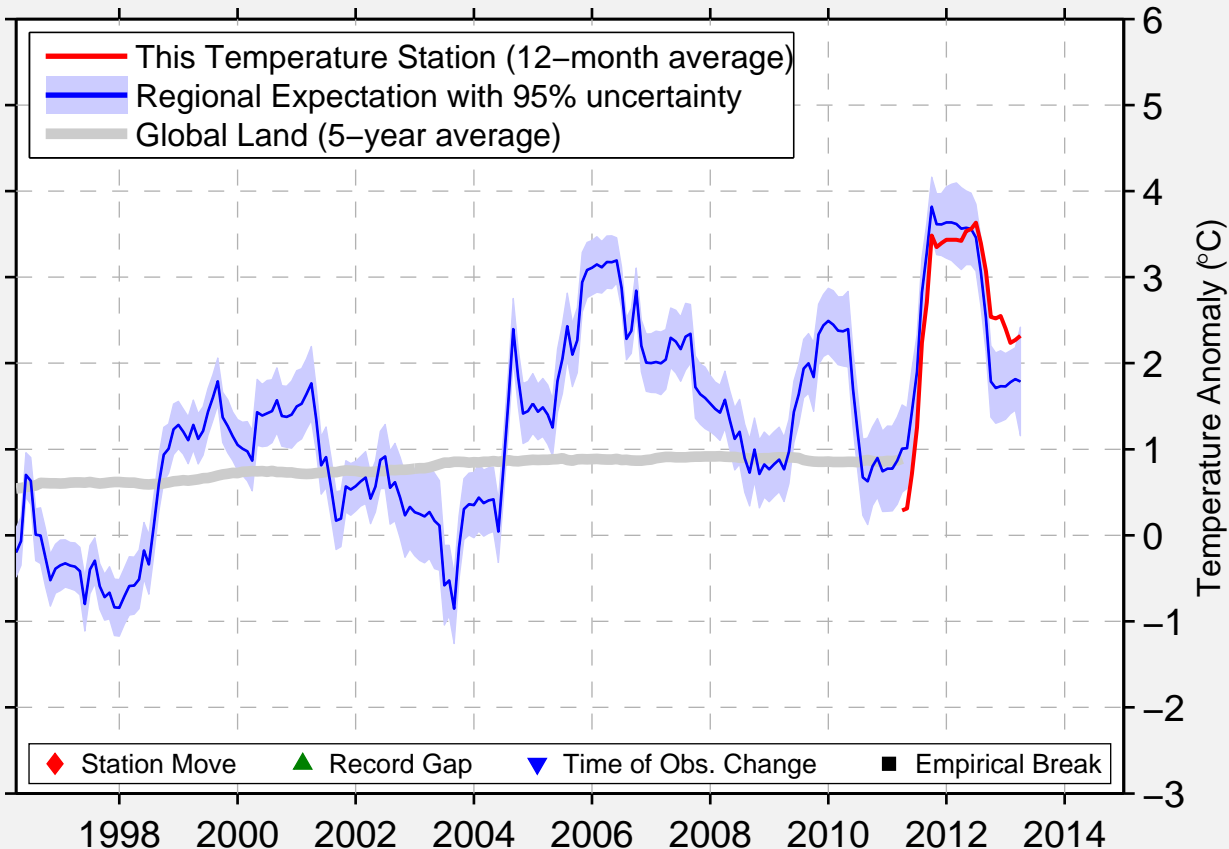

VERLEGENHUKEN

80.052 N, 16.250 E (Svalbard [Norway])

◆ Station Move ▲ Record Gap ▼ Time of Obs. Change ■ Empirical Break