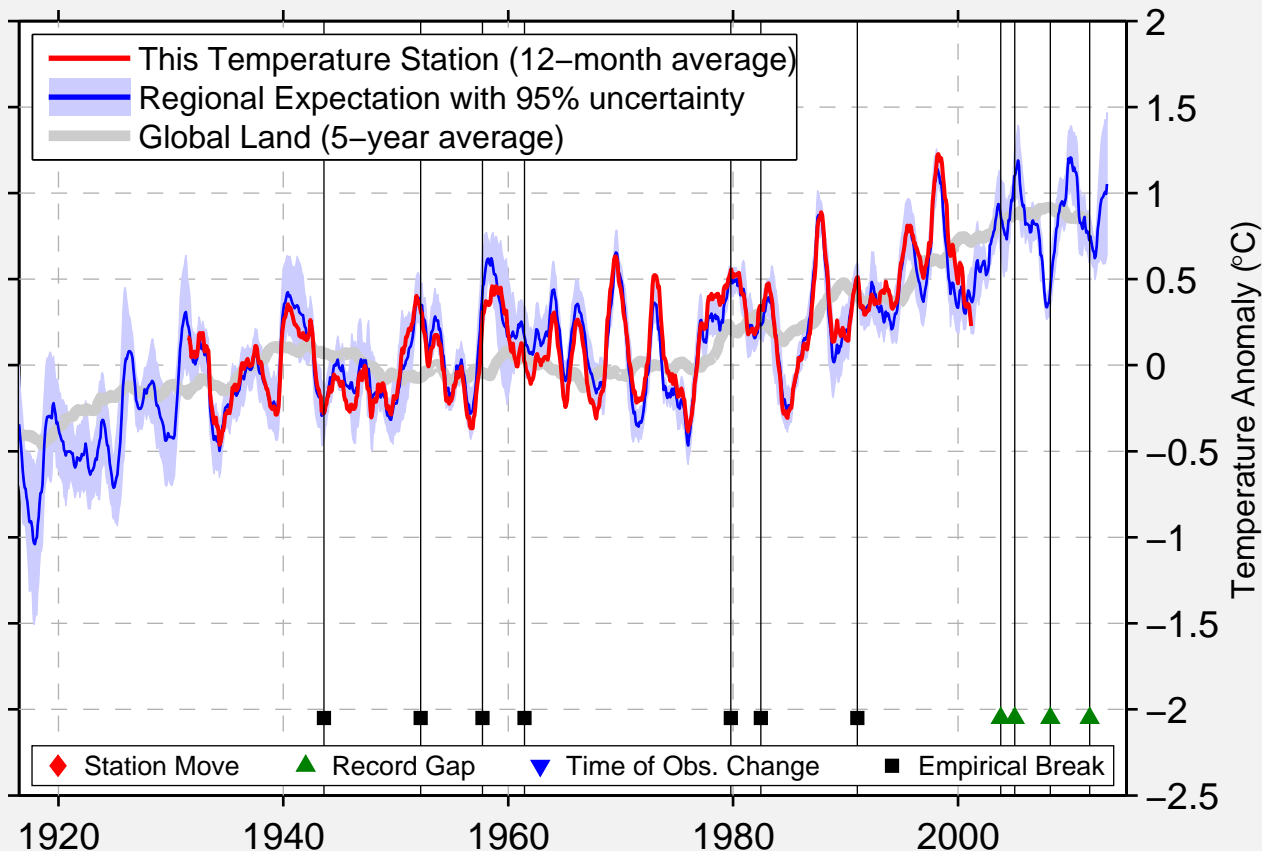

# NICKERIE AIRPORT SURINAM

5.952 N, 57.004 W (Suriname)

Data Quality Controlled and Aligned at Breakpoints

Berkeley Earth