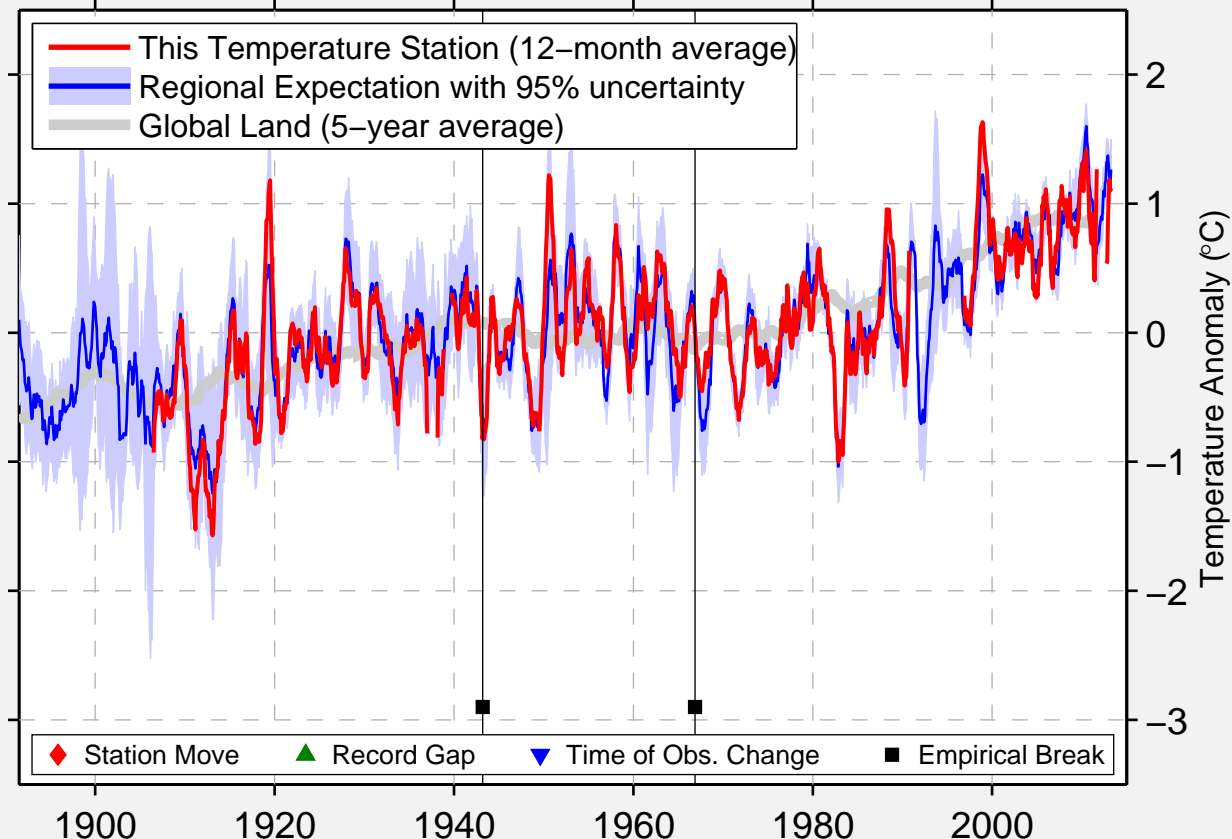

# PORT SUDAN

19.604 N, 37.218 E (Sudan)

Data Quality Controlled and Aligned at Breakpoints

Berkeley Earth