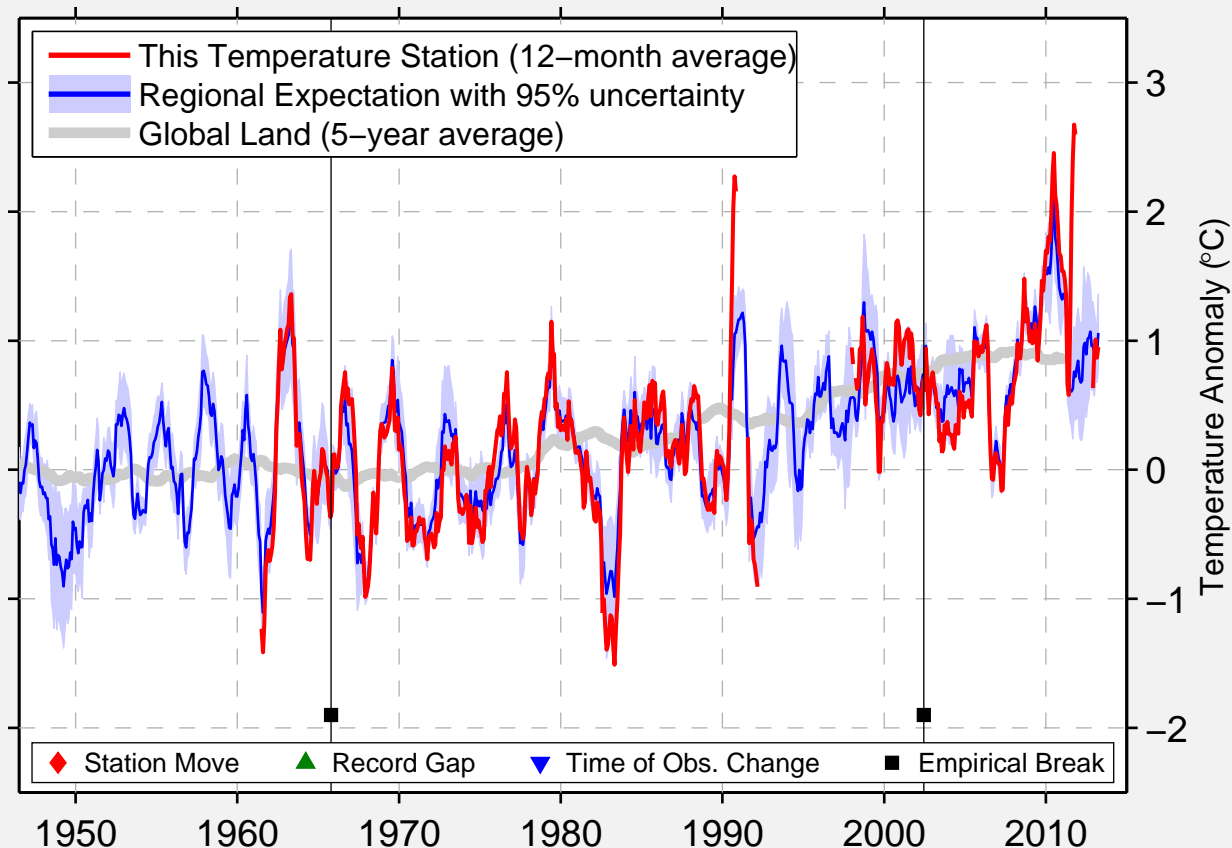

DONGOLA SUDA DONG

19.167 N, 30.483 E (Sudan)

Data Quality Controlled and Aligned at Breakpoints

Berkeley Earth