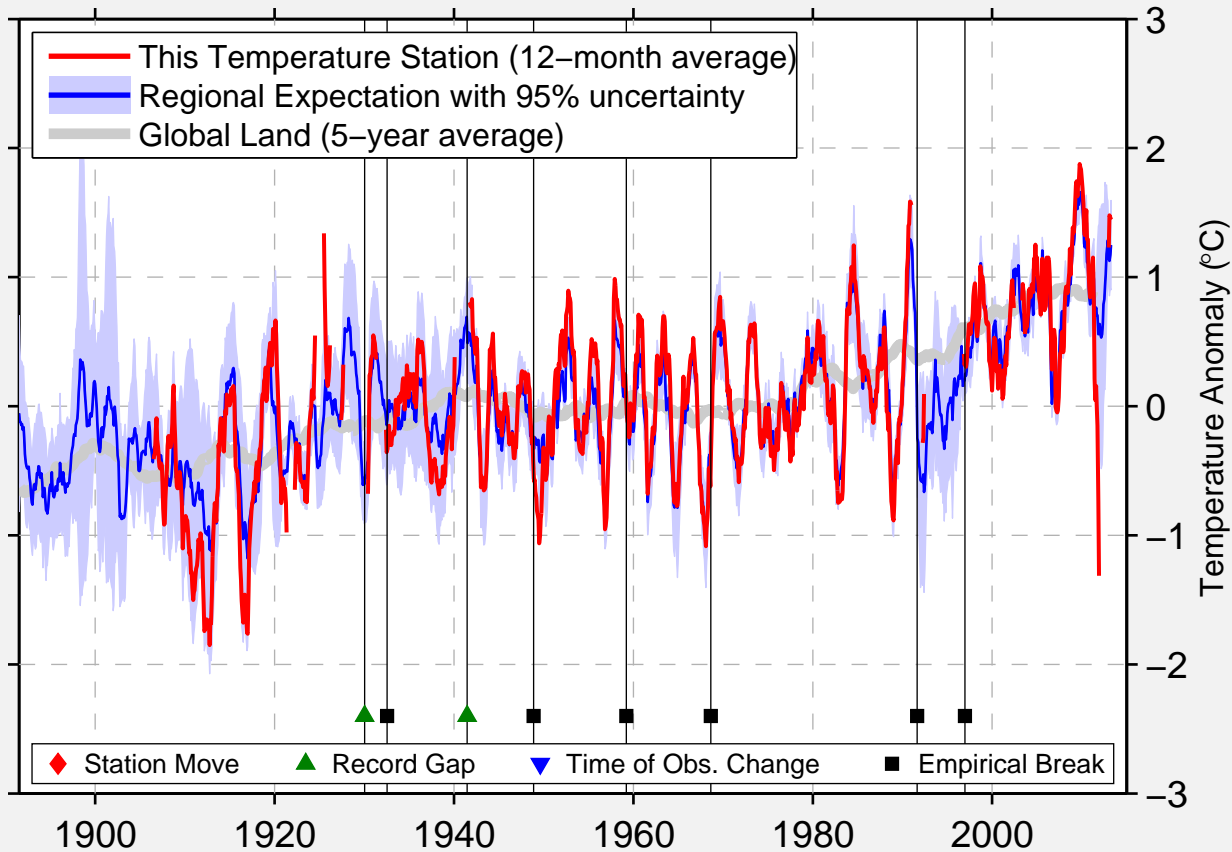

KASSALA

15.467 N, 36.400 E (Sudan)

Data Quality Controlled and Aligned at Breakpoints

Berkeley Earth