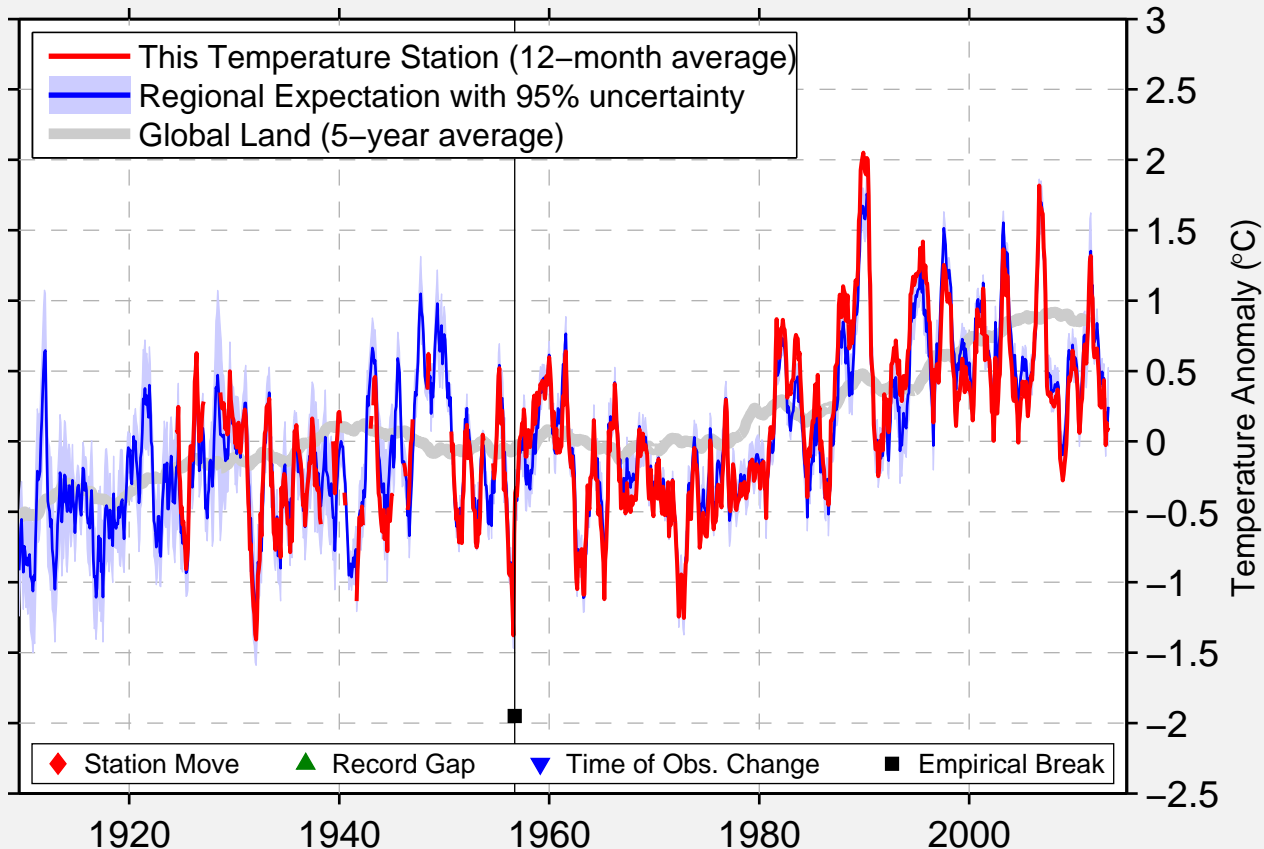

# SANTANDER CENTRO

43.478 N, 3.813 W (Spain)

Data Quality Controlled and Aligned at Breakpoints

Berkeley Earth