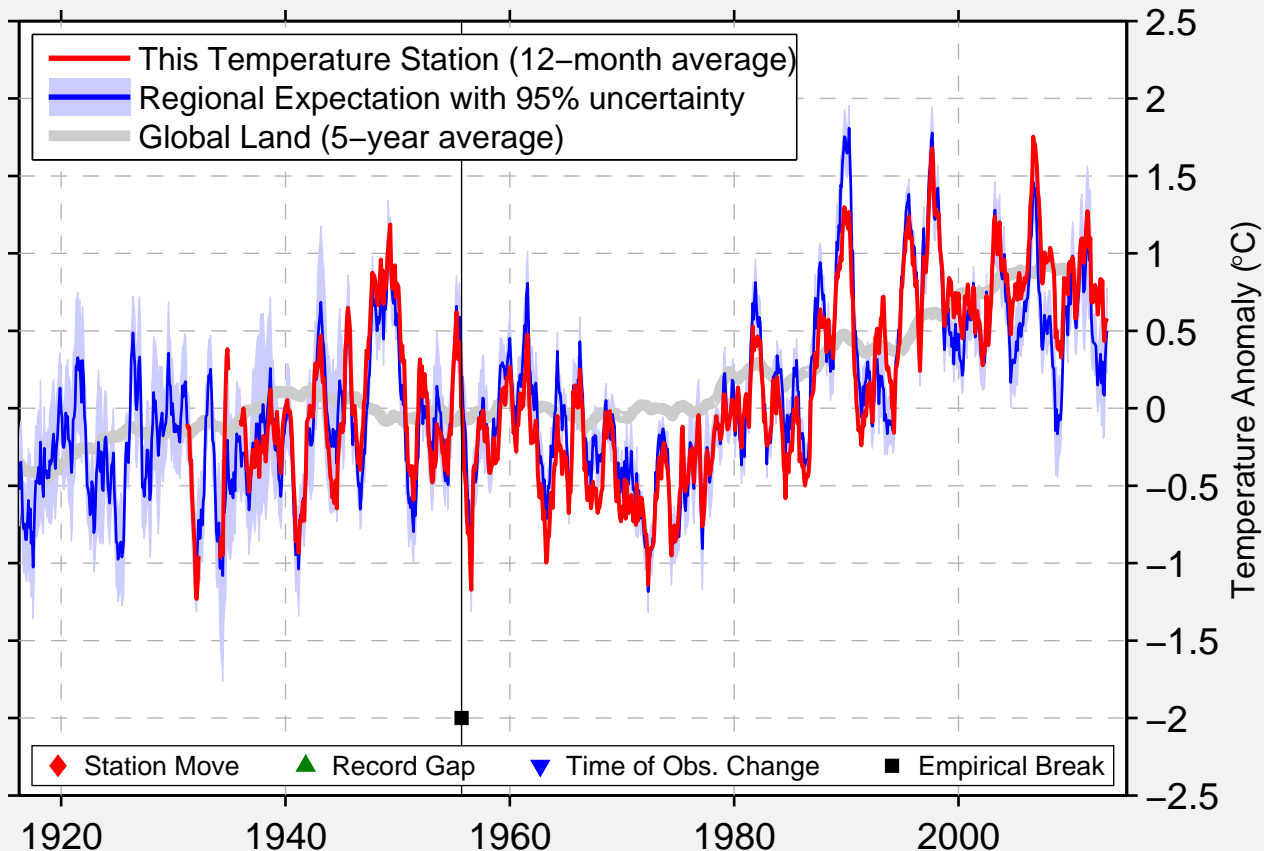

LA CORUNA

43.367 N, 8.418 W (Spain)

Data Quality Controlled and Aligned at Breakpoints

Berkeley Earth