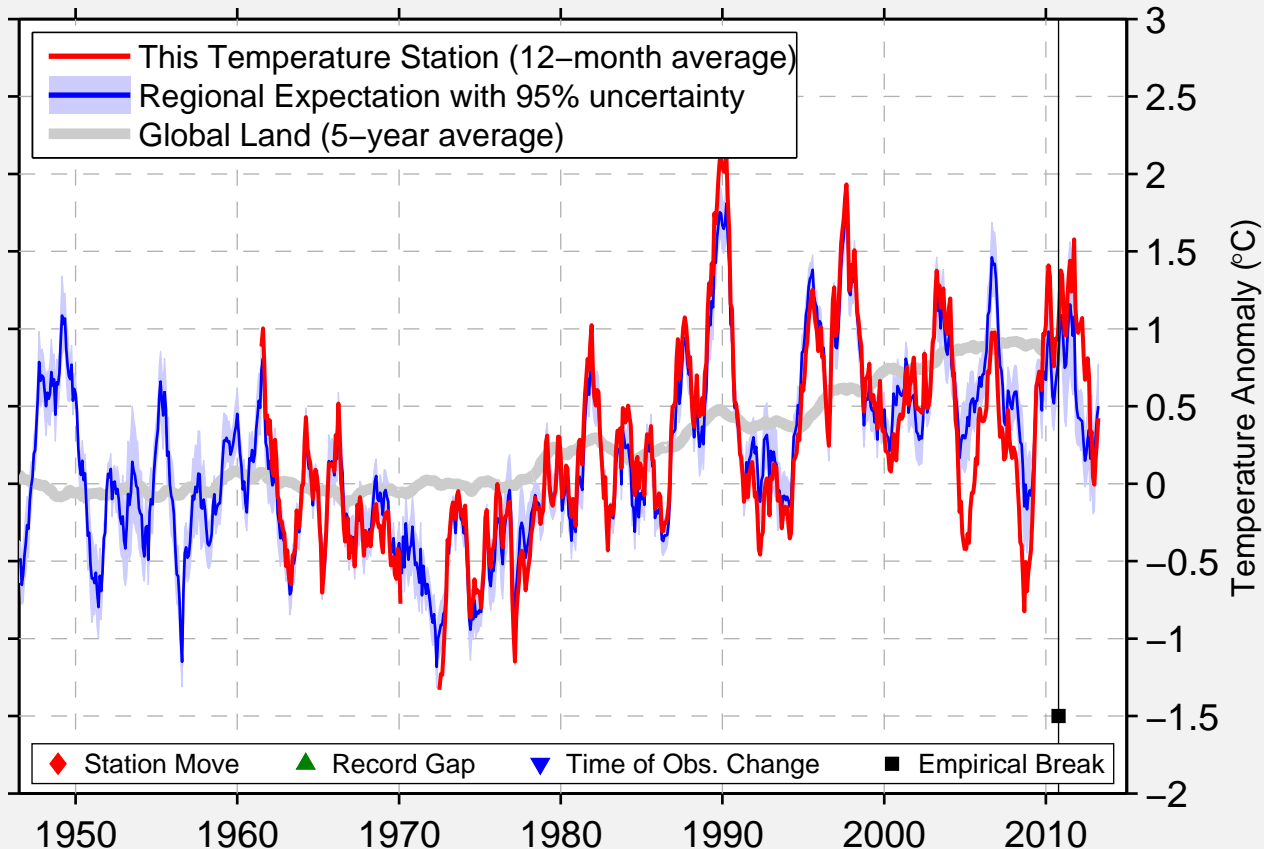

VIGO PEINADOR

42.224 N, 8.679 W (Spain)

Data Quality Controlled and Aligned at Breakpoints

Berkeley Earth