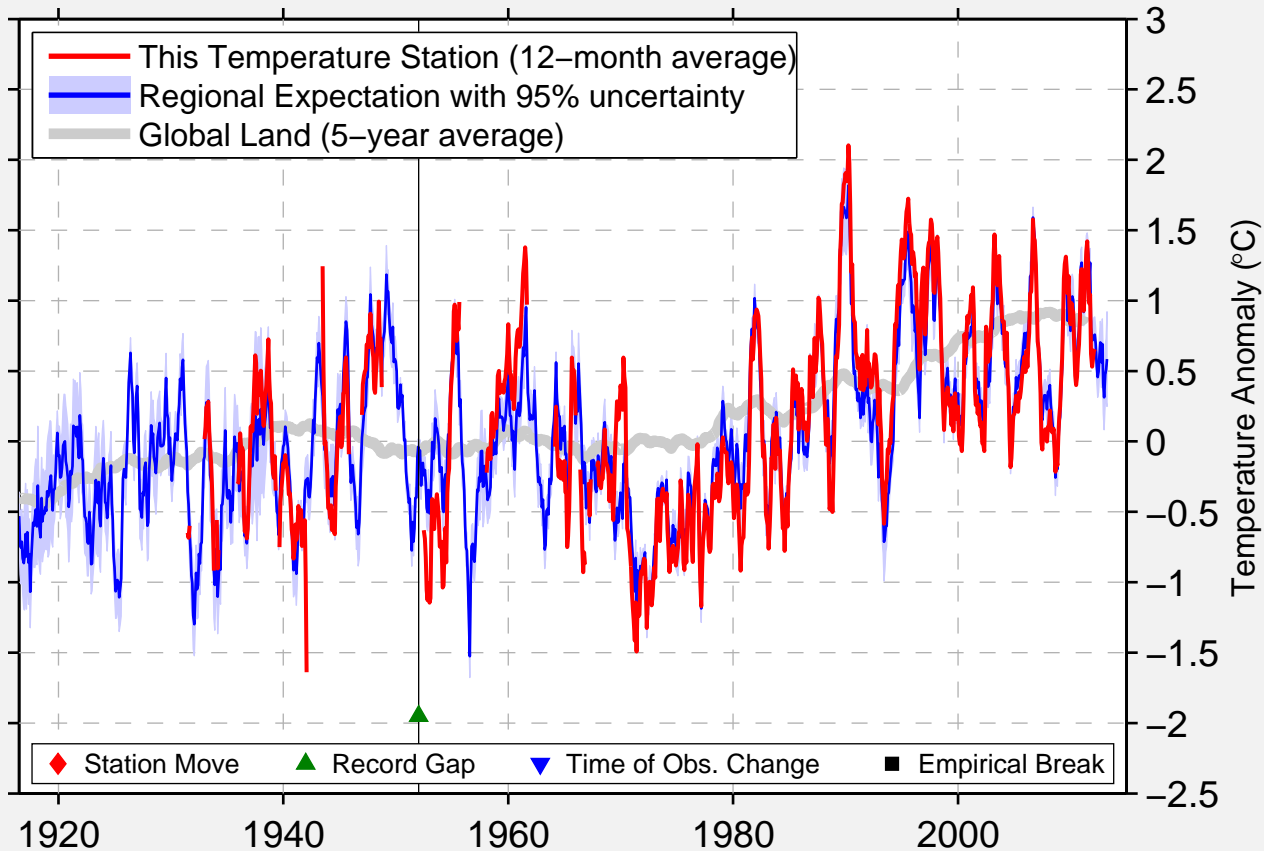

ZAMORA

41.504 N, 5.733 W (Spain)

Data Quality Controlled and Aligned at Breakpoints

Berkeley Earth