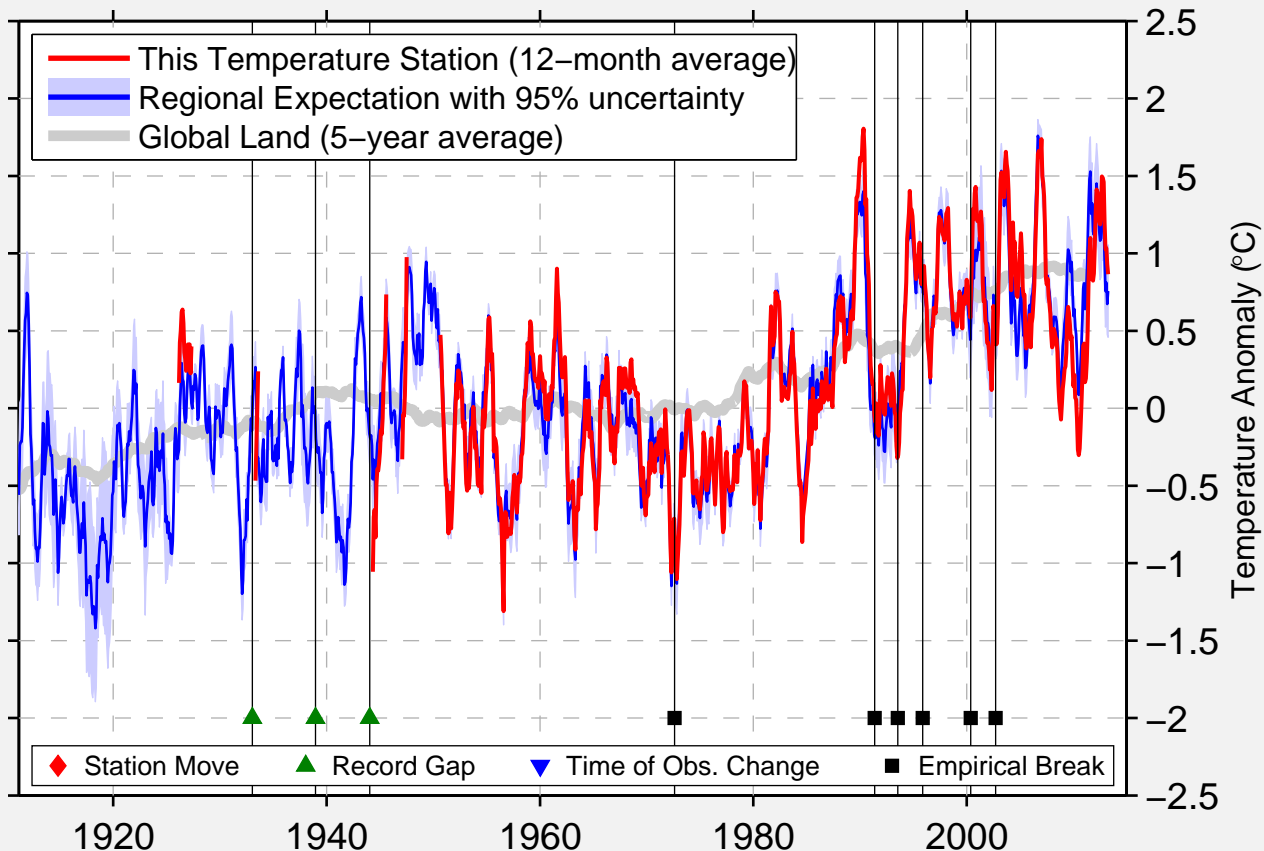

PRAT DE LLOBREGAT AERO

41.234 N, 2.058 E (Spain)

Data Quality Controlled and Aligned at Breakpoints

Berkeley Earth