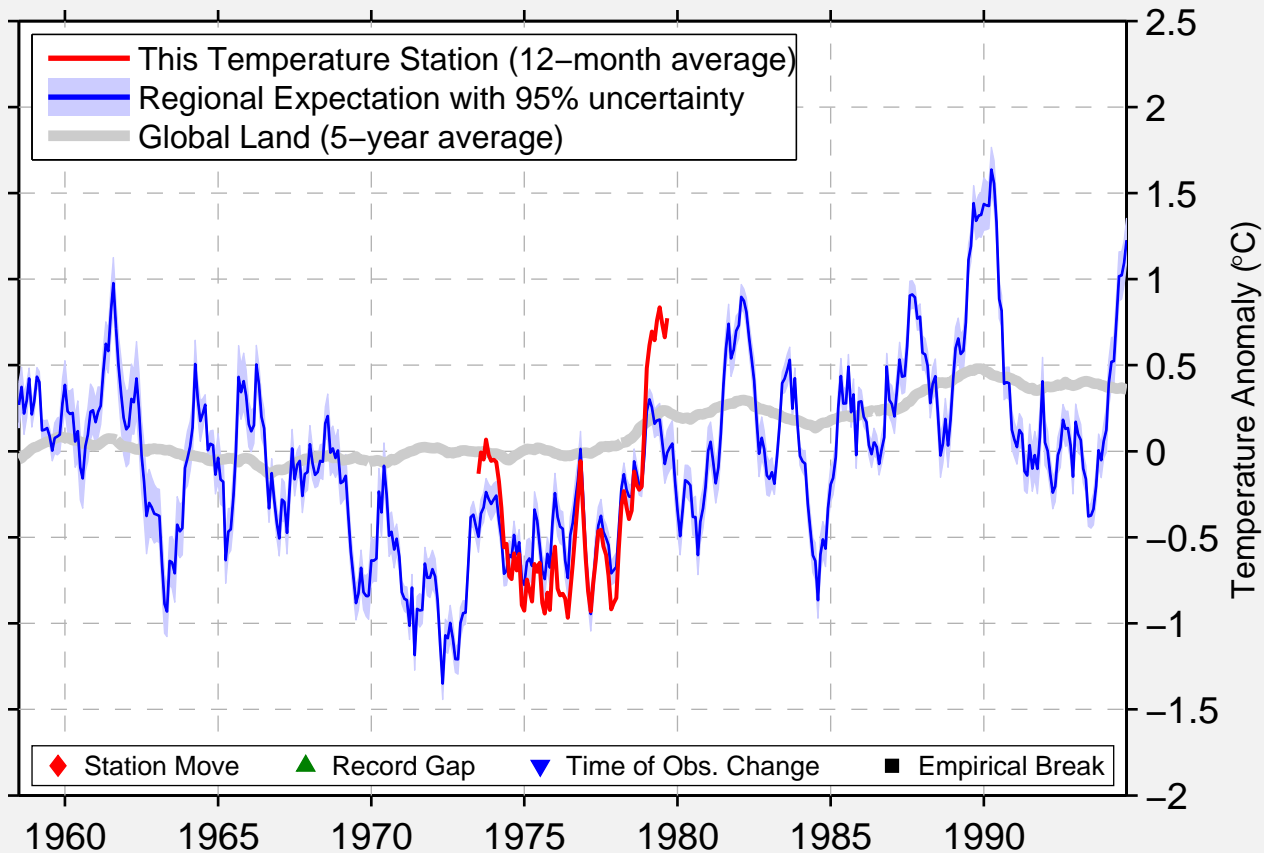

CALAMOCHA

40.929 N, 1.298 W (Spain)

Data Quality Controlled and Aligned at Breakpoints

Berkeley Earth