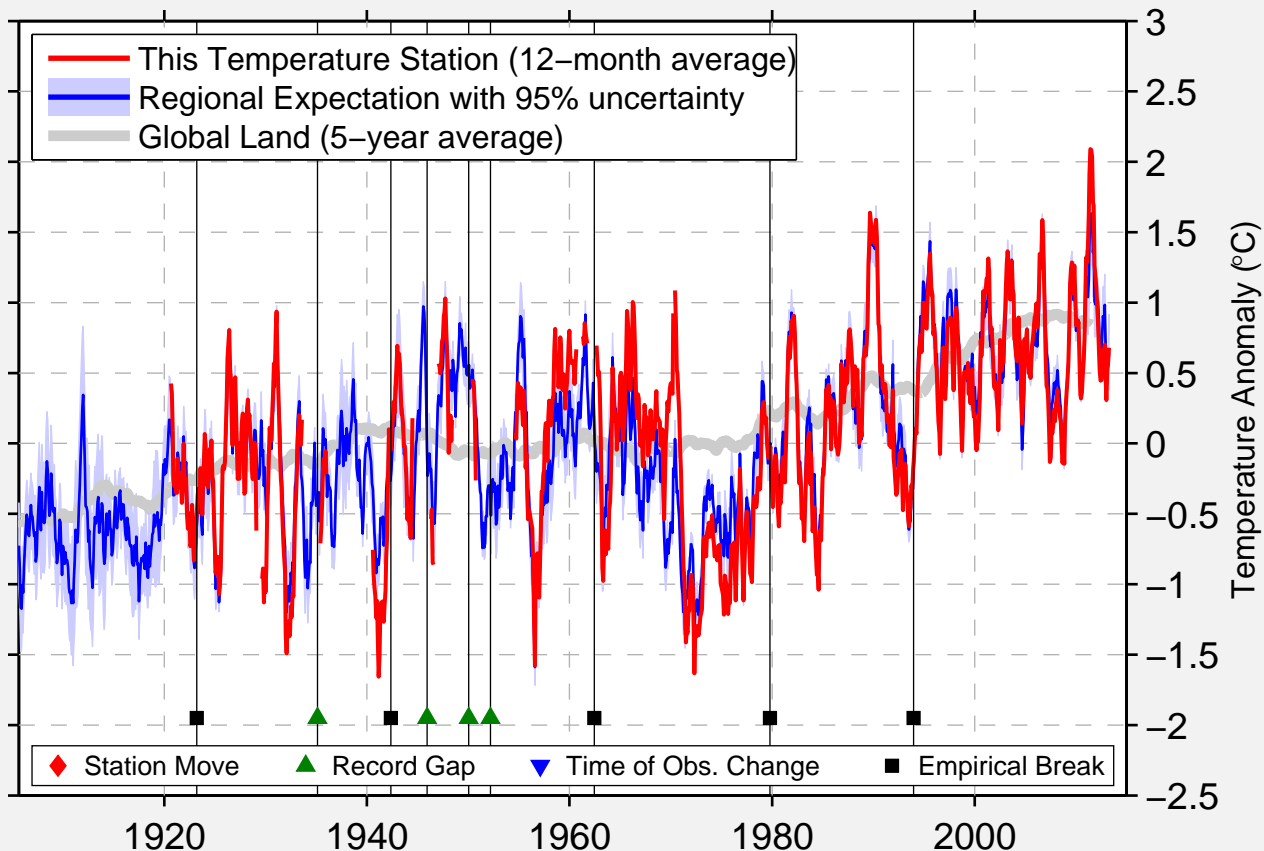

CIUDAD REAL (INSTITUTO)

38.986 N, 3.922 W (Spain)

Data Quality Controlled and Aligned at Breakpoints

Berkeley Earth