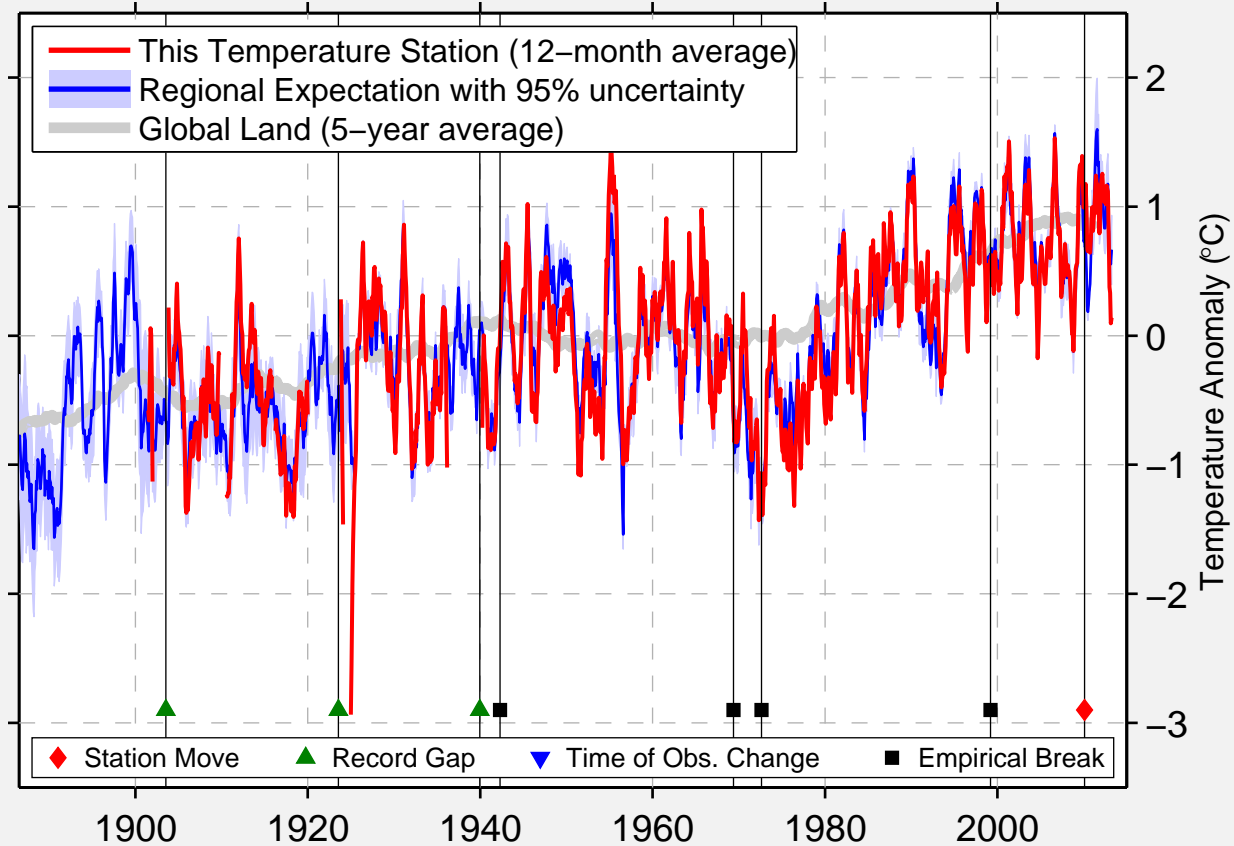

ALBACETE LOS LLANOS

38.953 N, 1.855 W (Spain)

Data Quality Controlled and Aligned at Breakpoints

Berkeley Earth