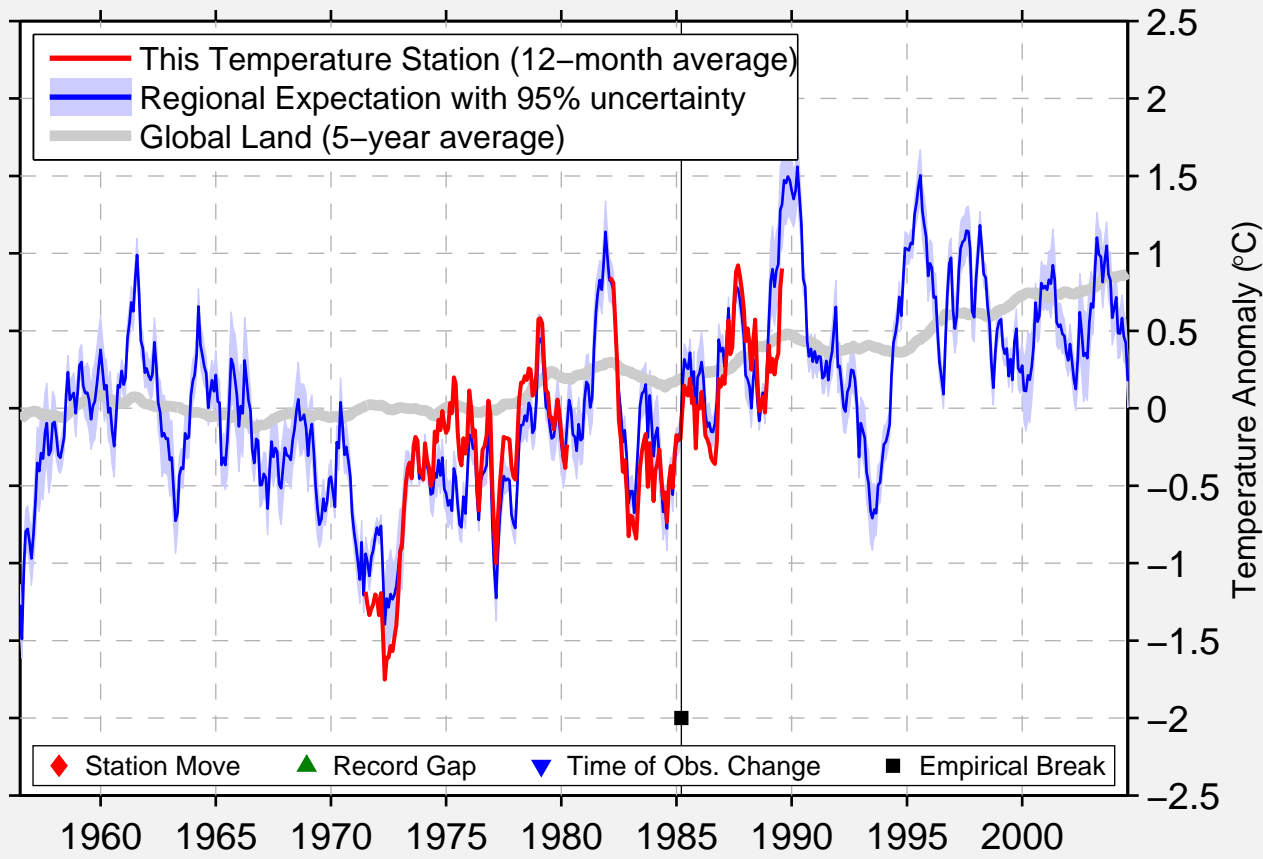

BADAJOS

38.883 N, 6.967 W (Spain)

Data Quality Controlled and Aligned at Breakpoints

Berkeley Earth