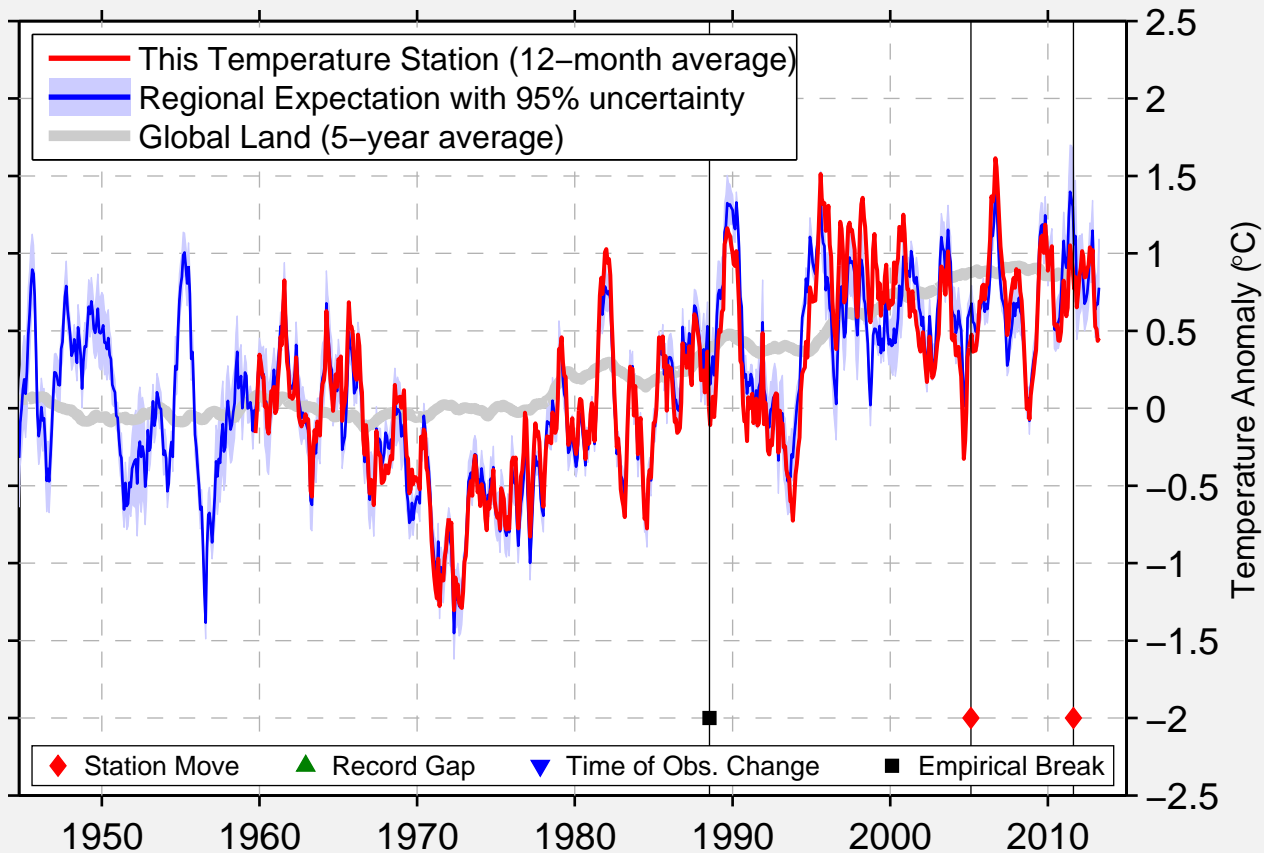

CORDOBA AEROPUERTO

37.681 N, 4.683 W (Spain)

Data Quality Controlled and Aligned at Breakpoints

Berkeley Earth