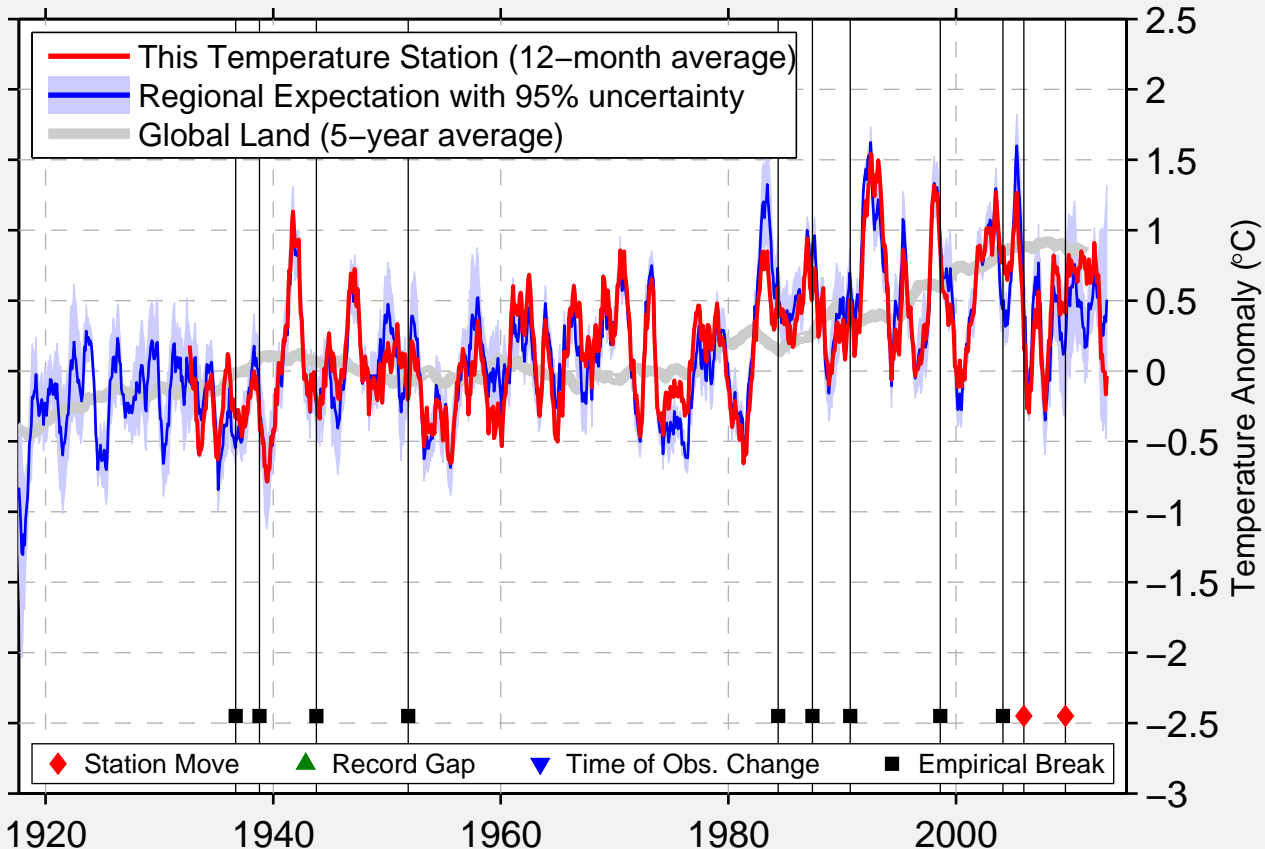

POLOKWANE INTL AIRP

23.706 S, 29.364 E (South Africa)

Data Quality Controlled and Aligned at Breakpoints

Berkeley Earth