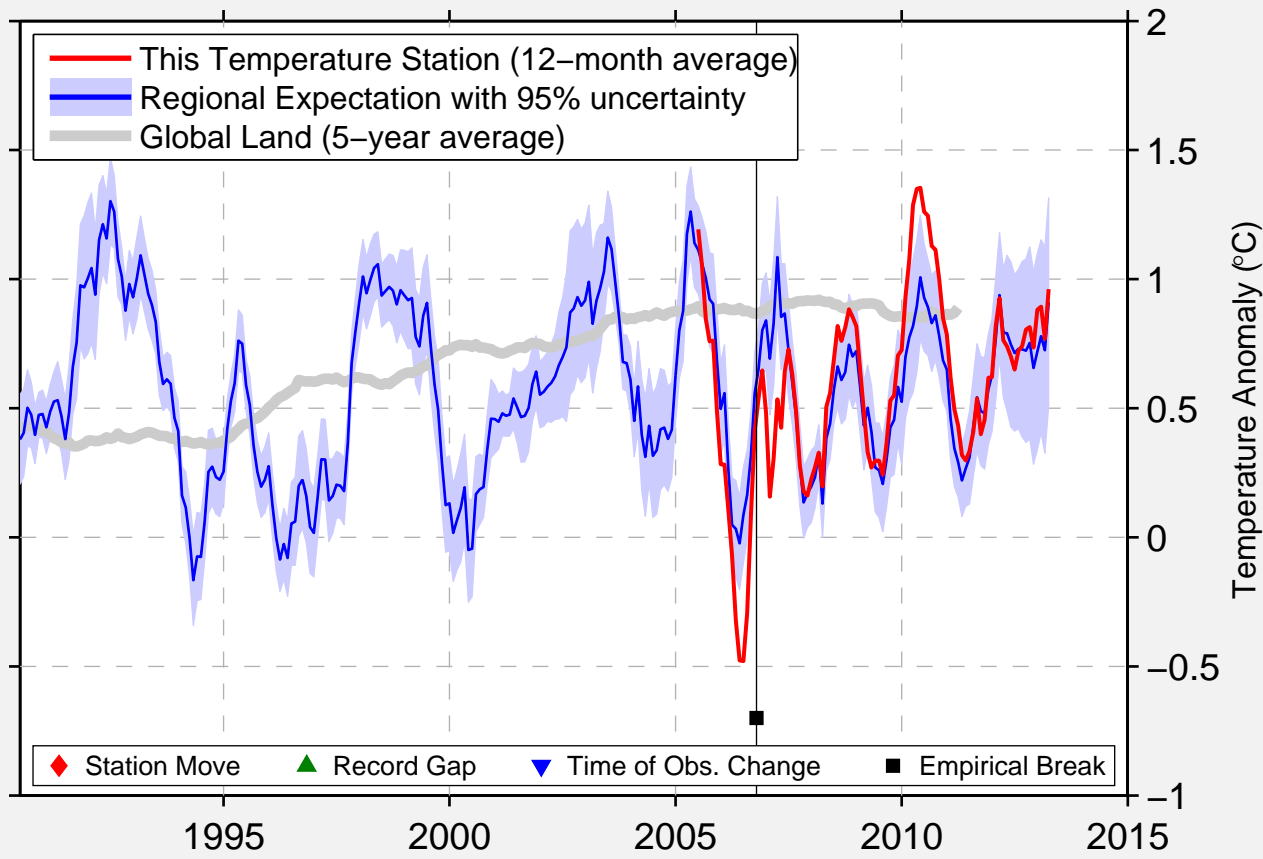

GRAND CENTRAL

25.983 S, 28.133 E (South Africa)

Data Quality Controlled and Aligned at Breakpoints

Berkeley Earth