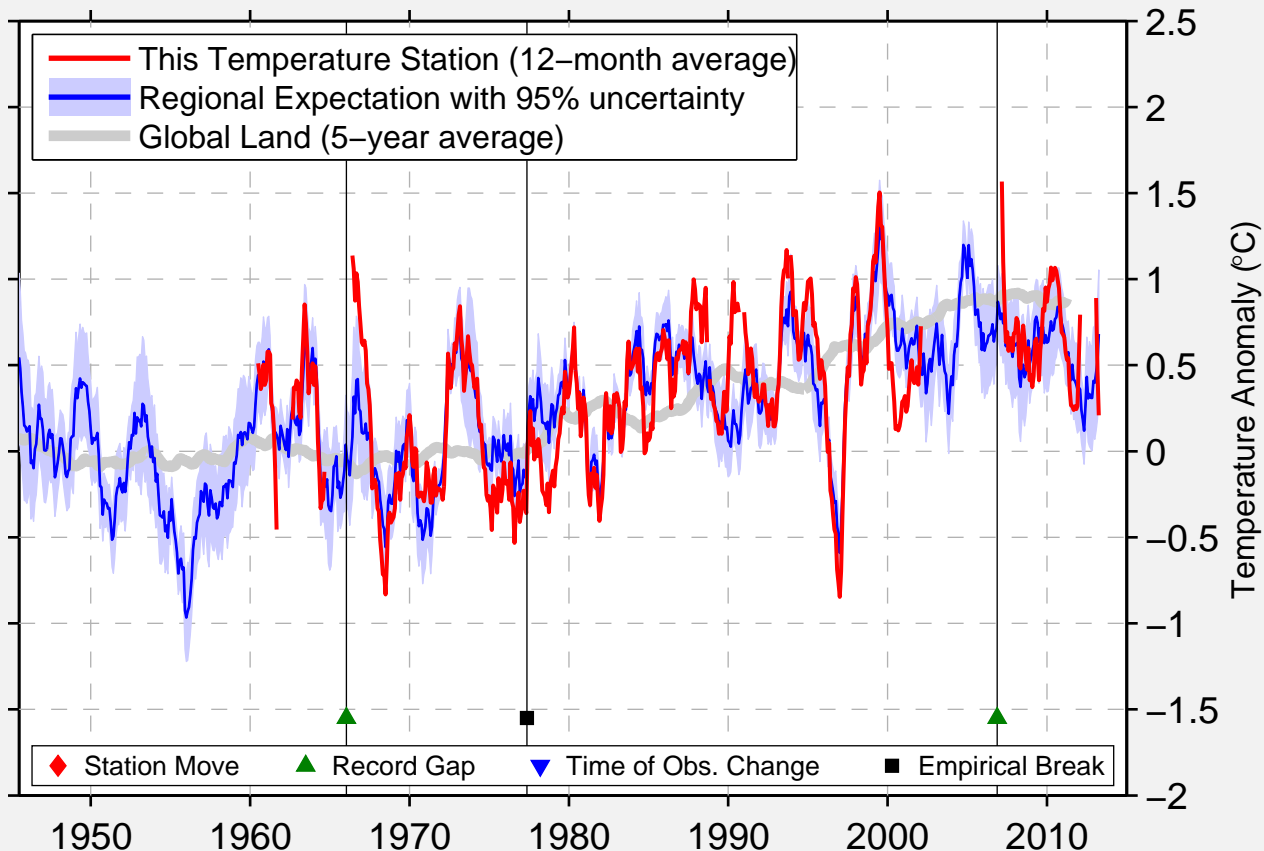

# SUTHERLAND

32.391 S, 20.664 E (South Africa)

Data Quality Controlled and Aligned at Breakpoints

Berkeley Earth