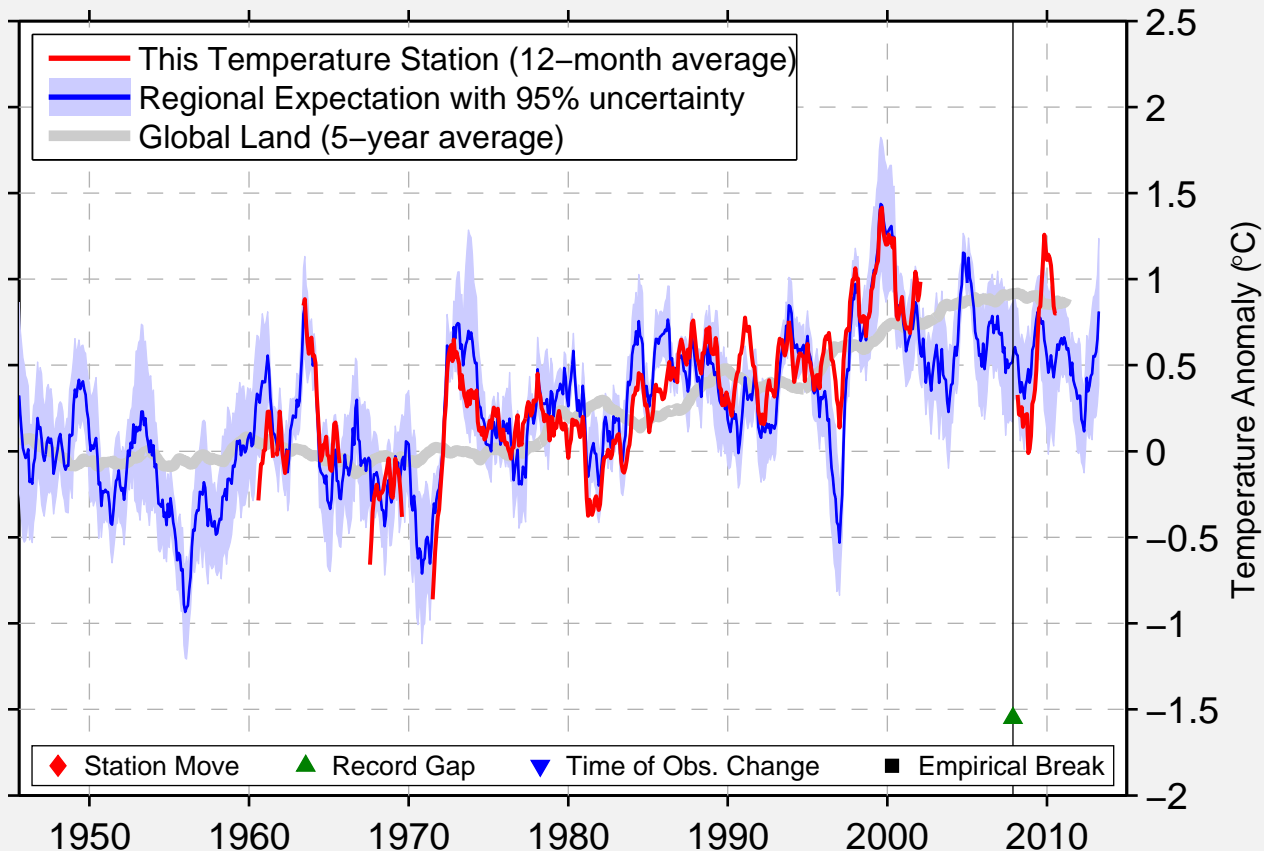

# CAPE COLUMBINE

32.664 S, 17.680 E (South Africa)

Data Quality Controlled and Aligned at Breakpoints

Berkeley Earth