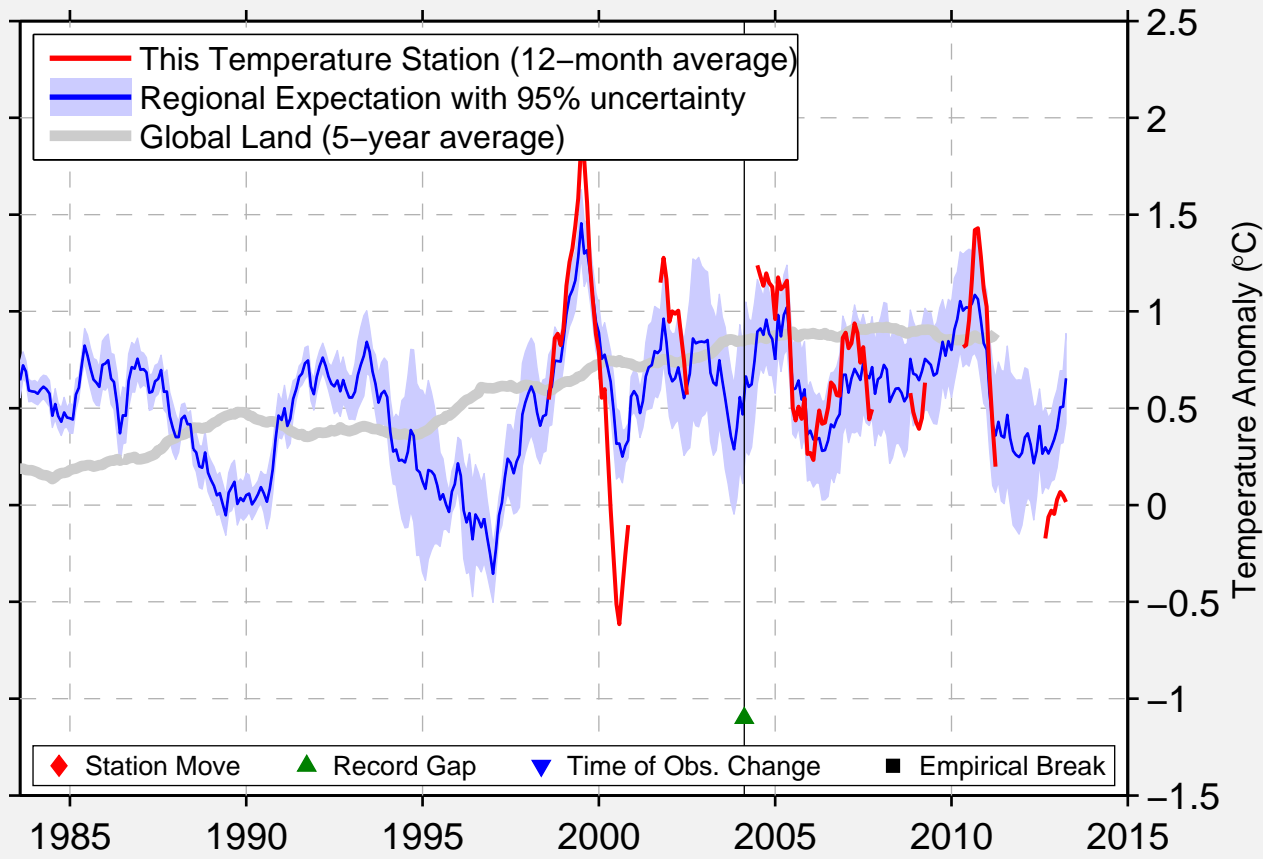

# FORT BEAUFORT

32.785 S, 26.631 E (South Africa)

Data Quality Controlled and Aligned at Breakpoints

Berkeley Earth