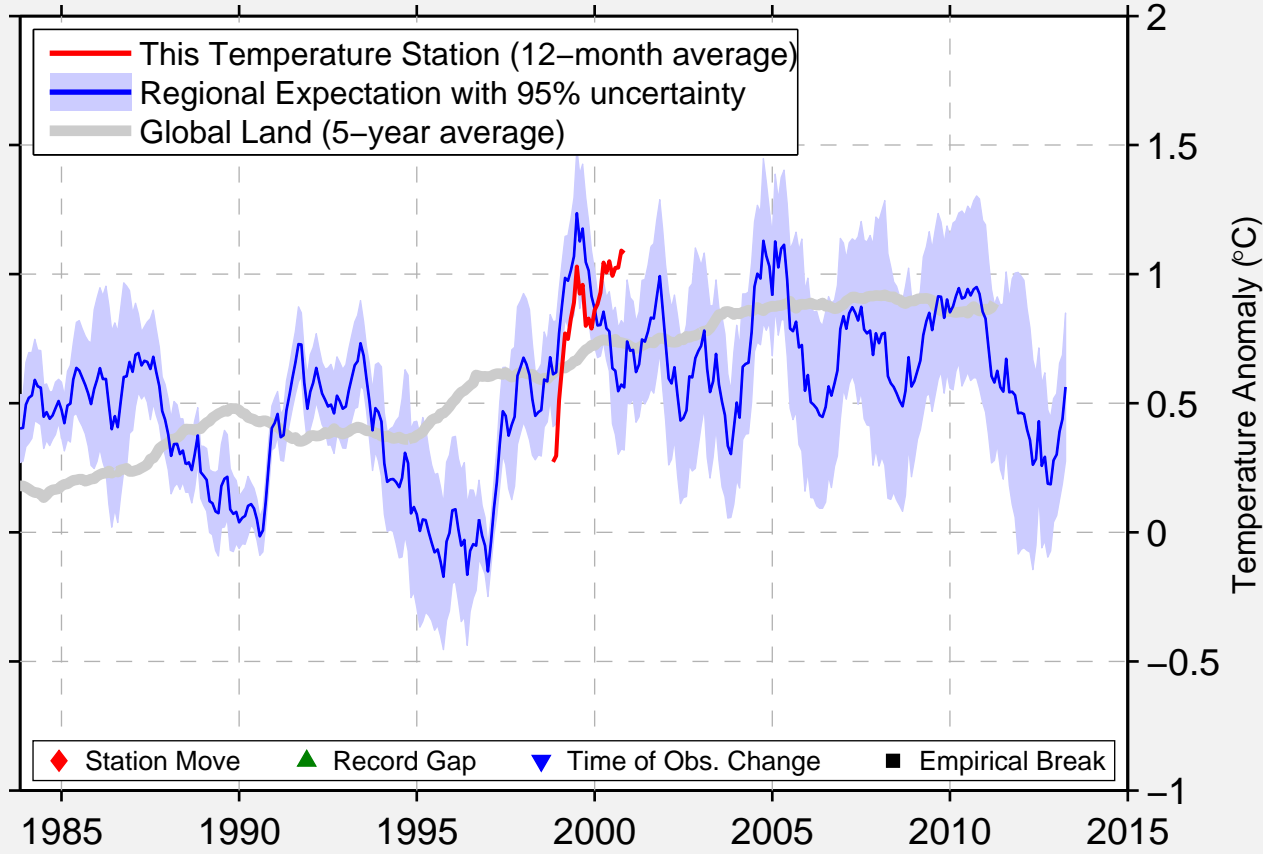

PLETTENBERG BAY

34.088 S, 23.323 E (South Africa)

◆ Station Move ▲ Record Gap ▼ Time of Obs. Change ■ Empirical Break

Data Quality Controlled and Aligned at Breakpoints

Berkeley Earth