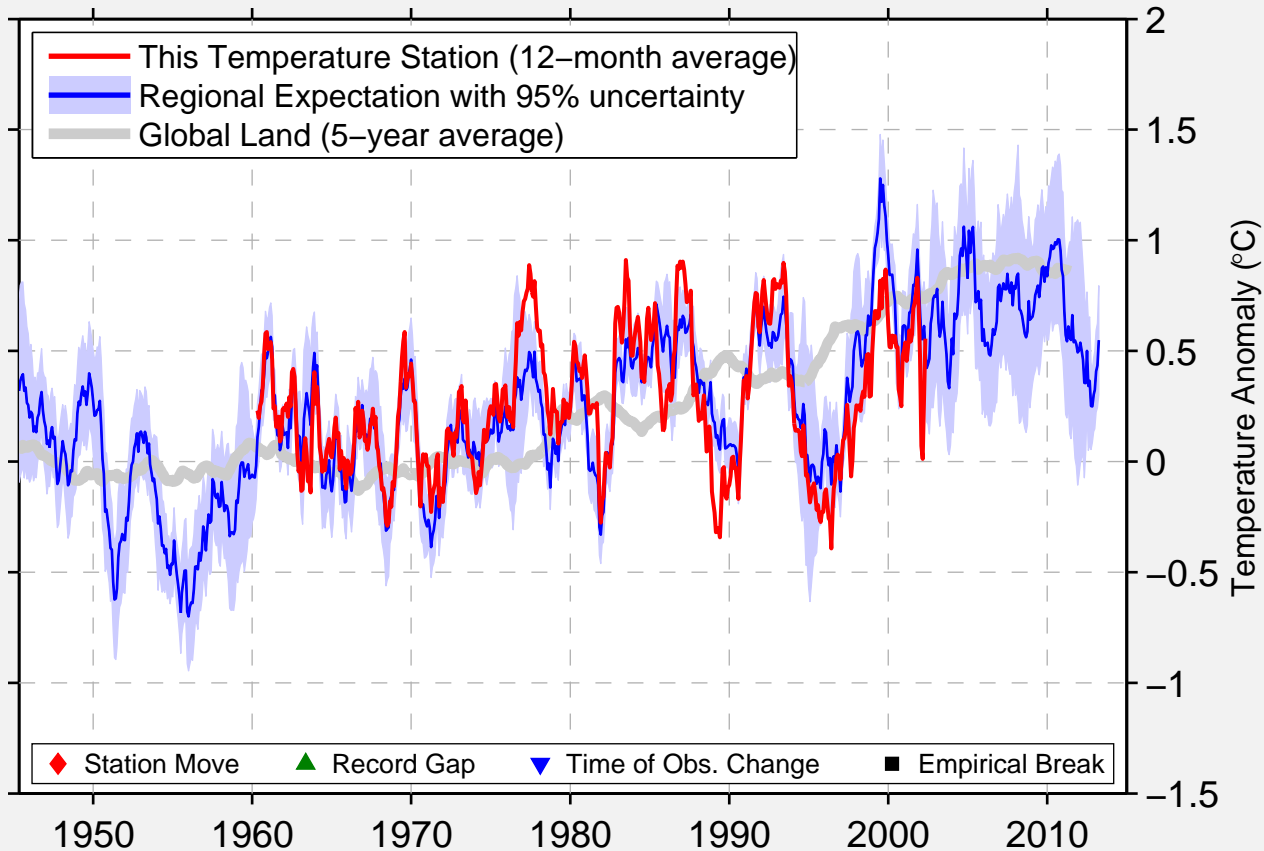

# CAPE ST. FRANCIS

34.158 S, 24.664 E (South Africa)

Data Quality Controlled and Aligned at Breakpoints

Berkeley Earth