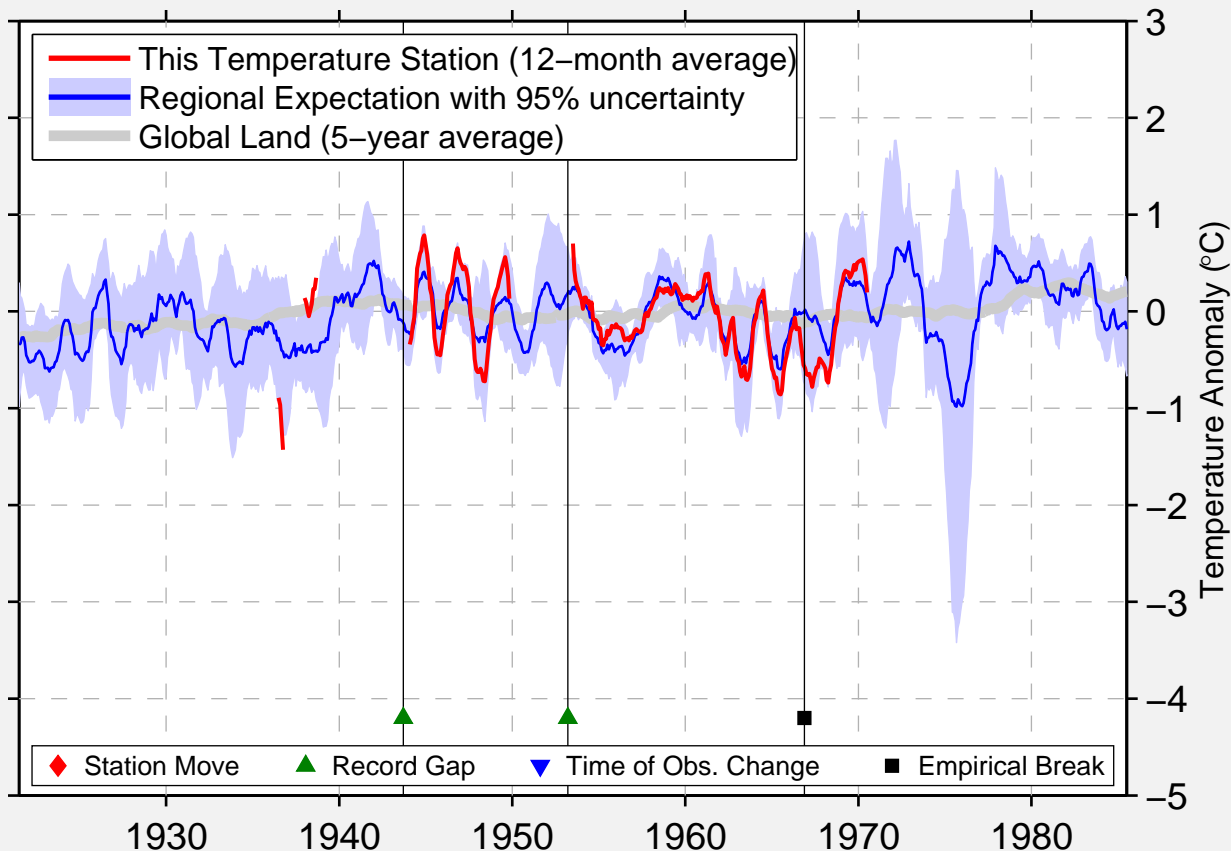

# GALCAIA SOMA GALC

6.850 N, 47.267 E (Somalia)

Data Quality Controlled and Aligned at Breakpoints

Berkeley Earth