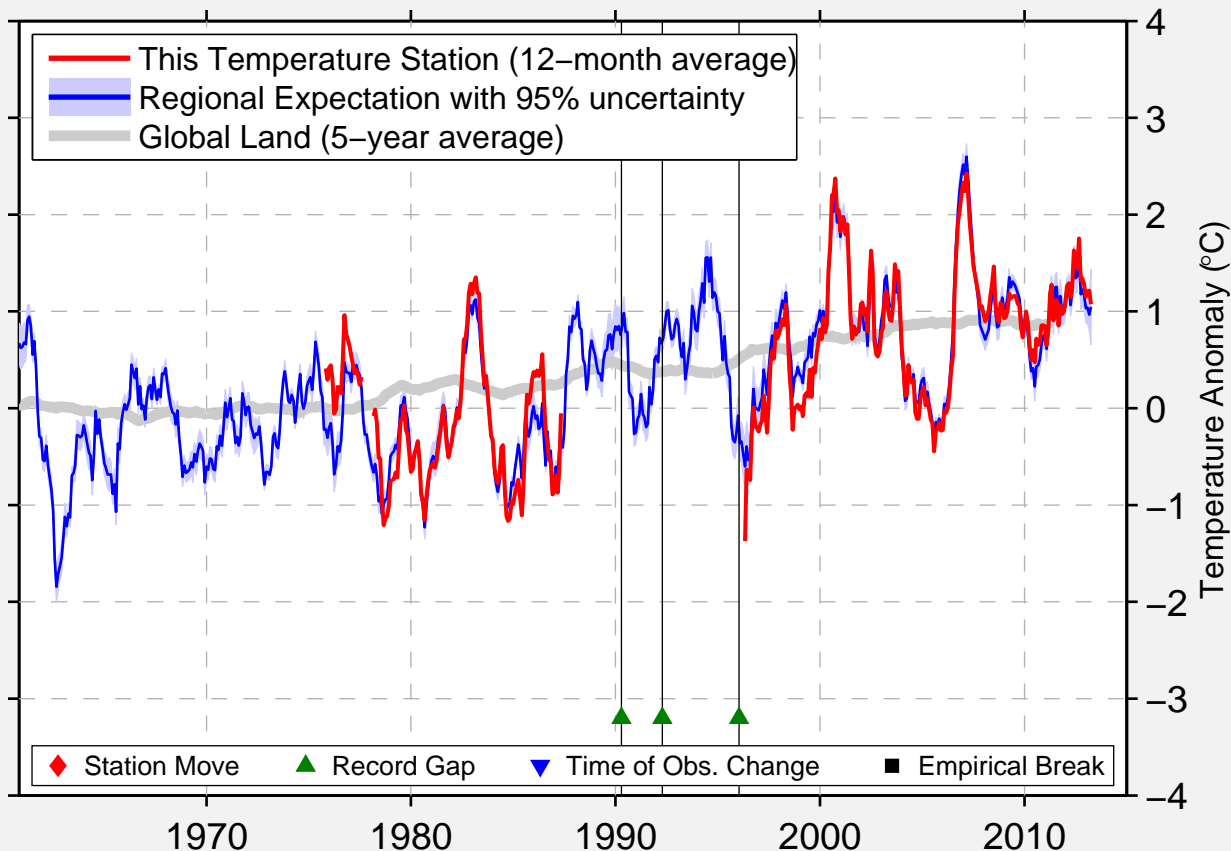

MARIBOR/SLIVNICA

46.482 N, 15.683 E (Slovenia)

Data Quality Controlled and Aligned at Breakpoints

Berkeley Earth