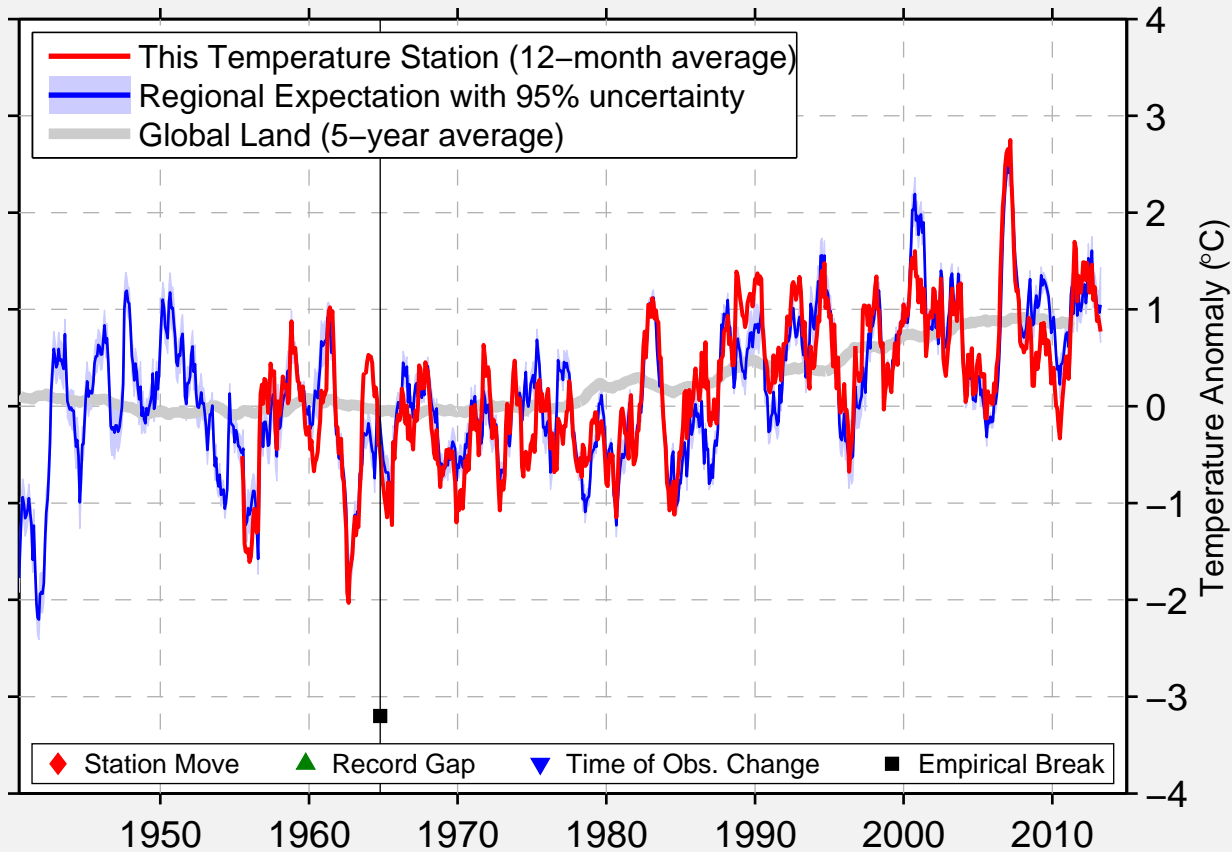

# KREDARICA LJ

46.371 N, 13.862 E (Slovenia)

Data Quality Controlled and Aligned at Breakpoints

Berkeley Earth