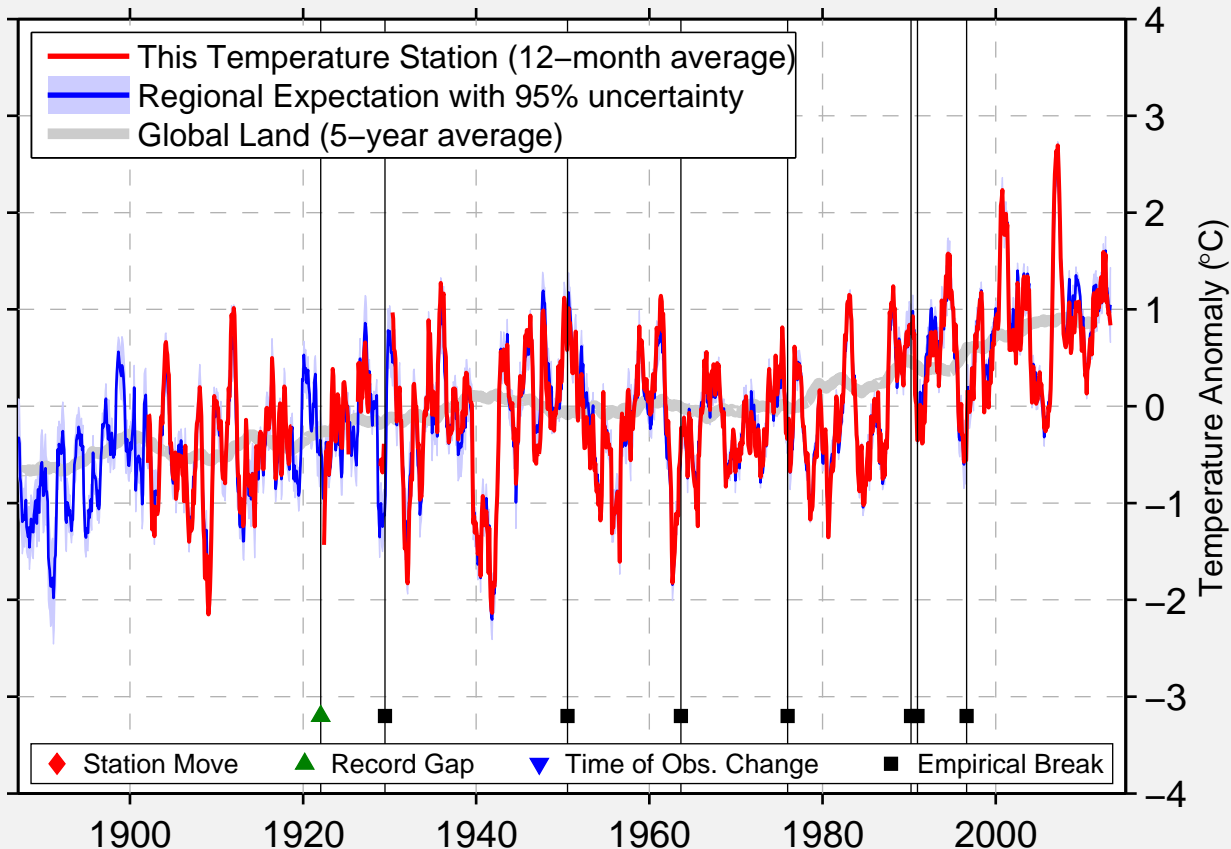

LUUBLUANA\BEZIGRAD LJ

46.057 N, 14.518 E (Slovenia)

Data Quality Controlled and Aligned at Breakpoints

Berkeley Earth