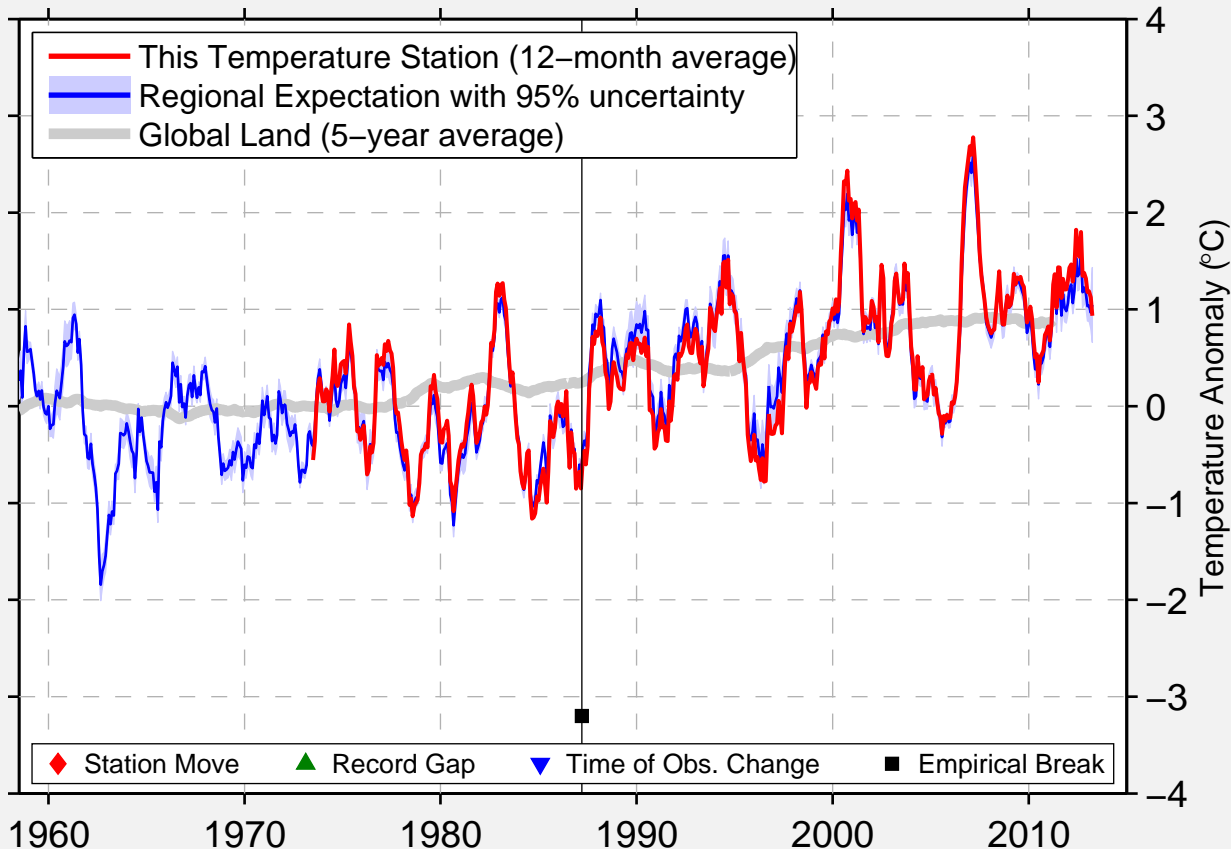

NOVO MESTO

45.792 N, 15.183 E (Slovenia)

Data Quality Controlled and Aligned at Breakpoints

Berkeley Earth