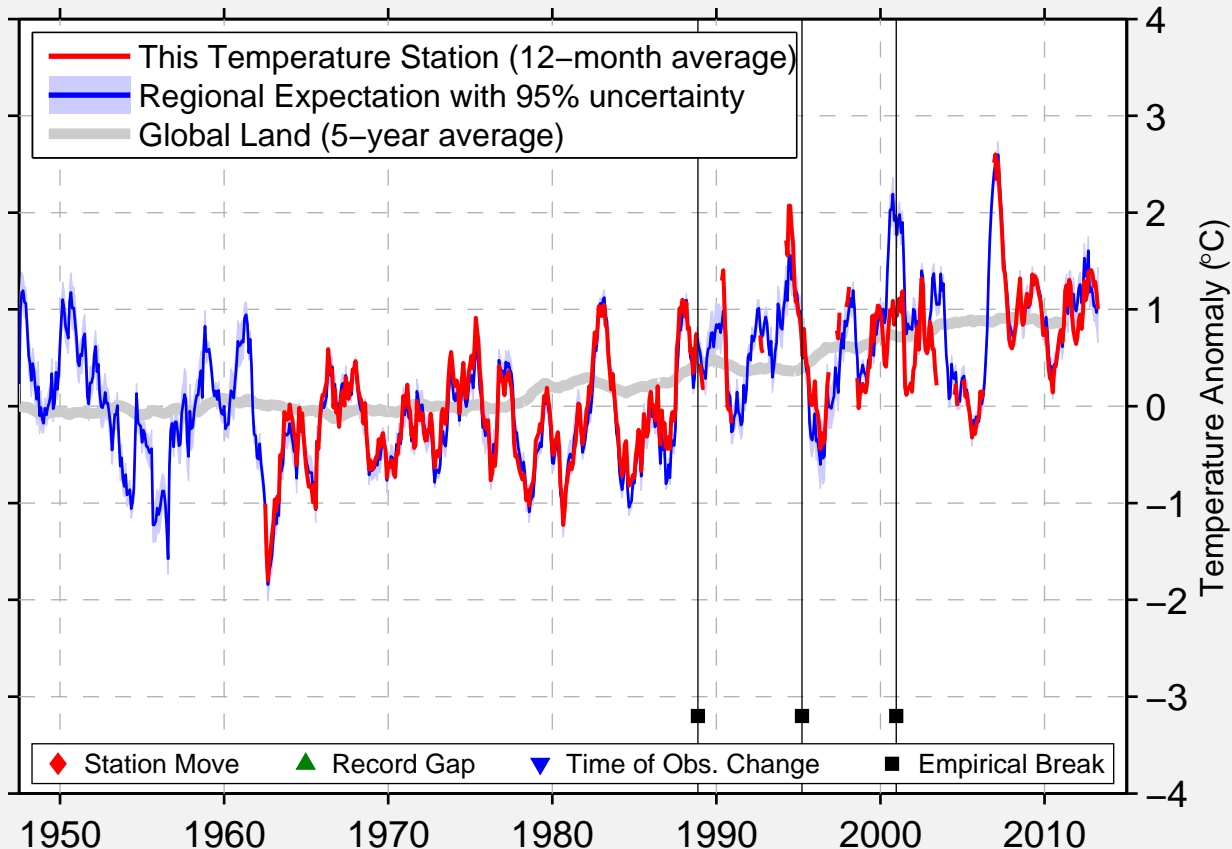

# POSTOJNA

45.767 N, 14.197 E (Slovenia)

Data Quality Controlled and Aligned at Breakpoints

Berkeley Earth