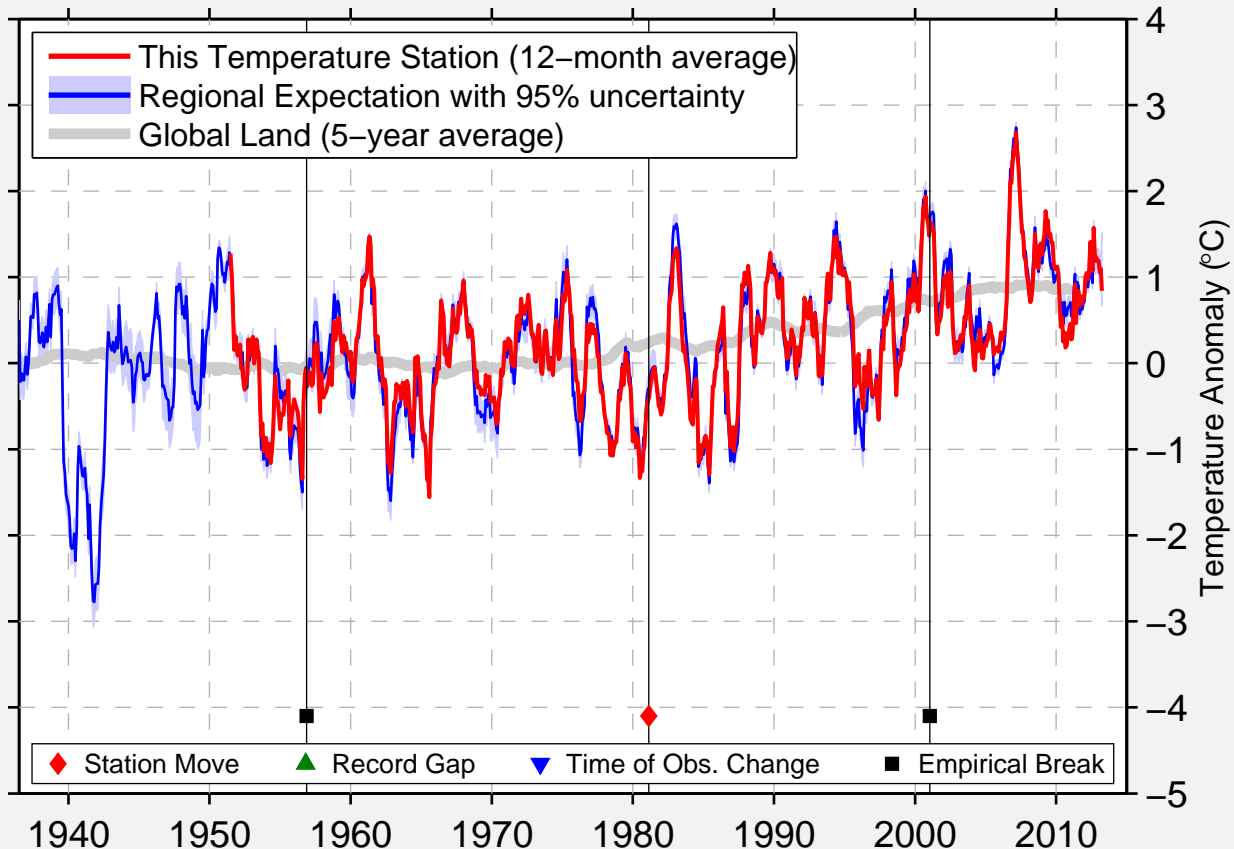

KOSICE-LETISKO

48.700 N, 21.283 E (Slovakia)

Data Quality Controlled and Aligned at Breakpoints

Berkeley Earth