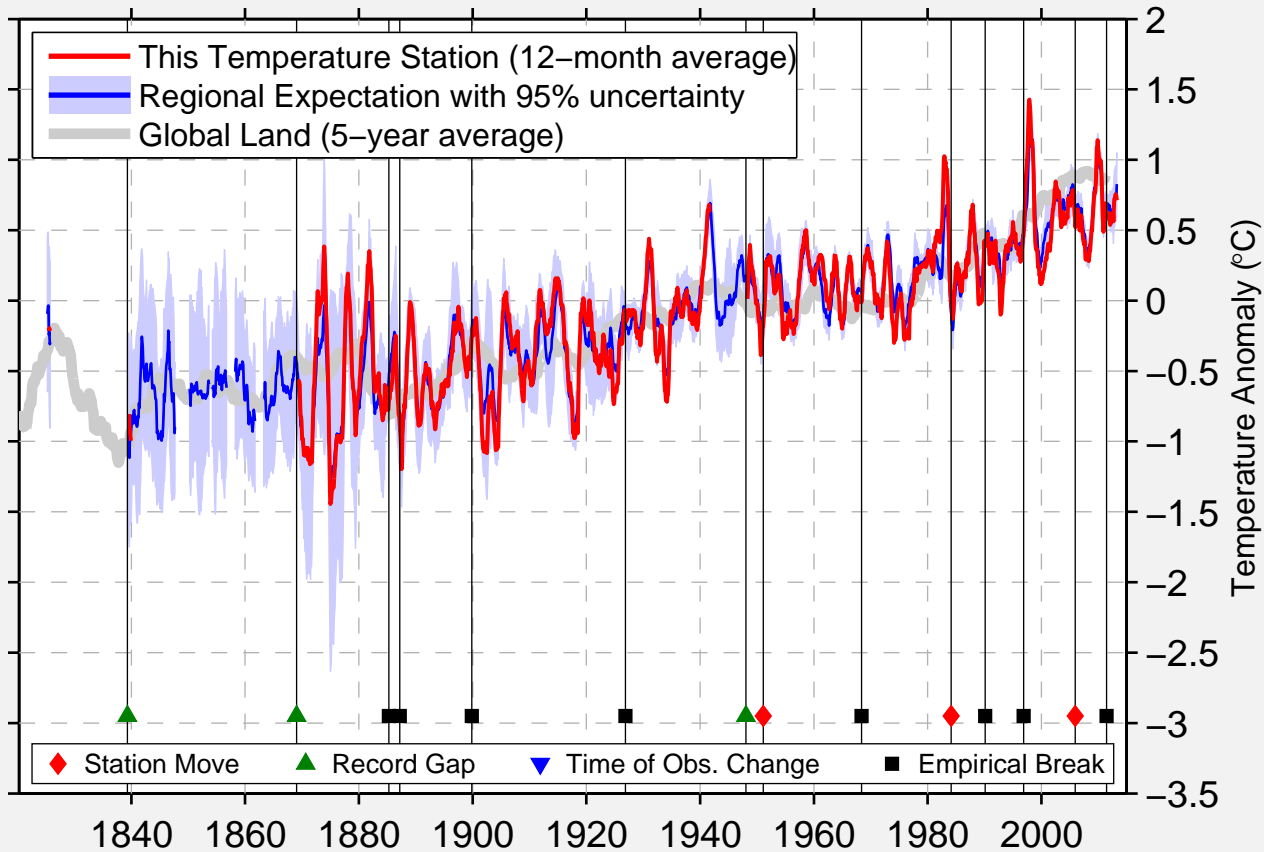

# SINGAPORE/CHANGI AIRPORT

1.333 N, 103.892 E (Singapore)

Data Quality Controlled and Aligned at Breakpoints

Berkeley Earth