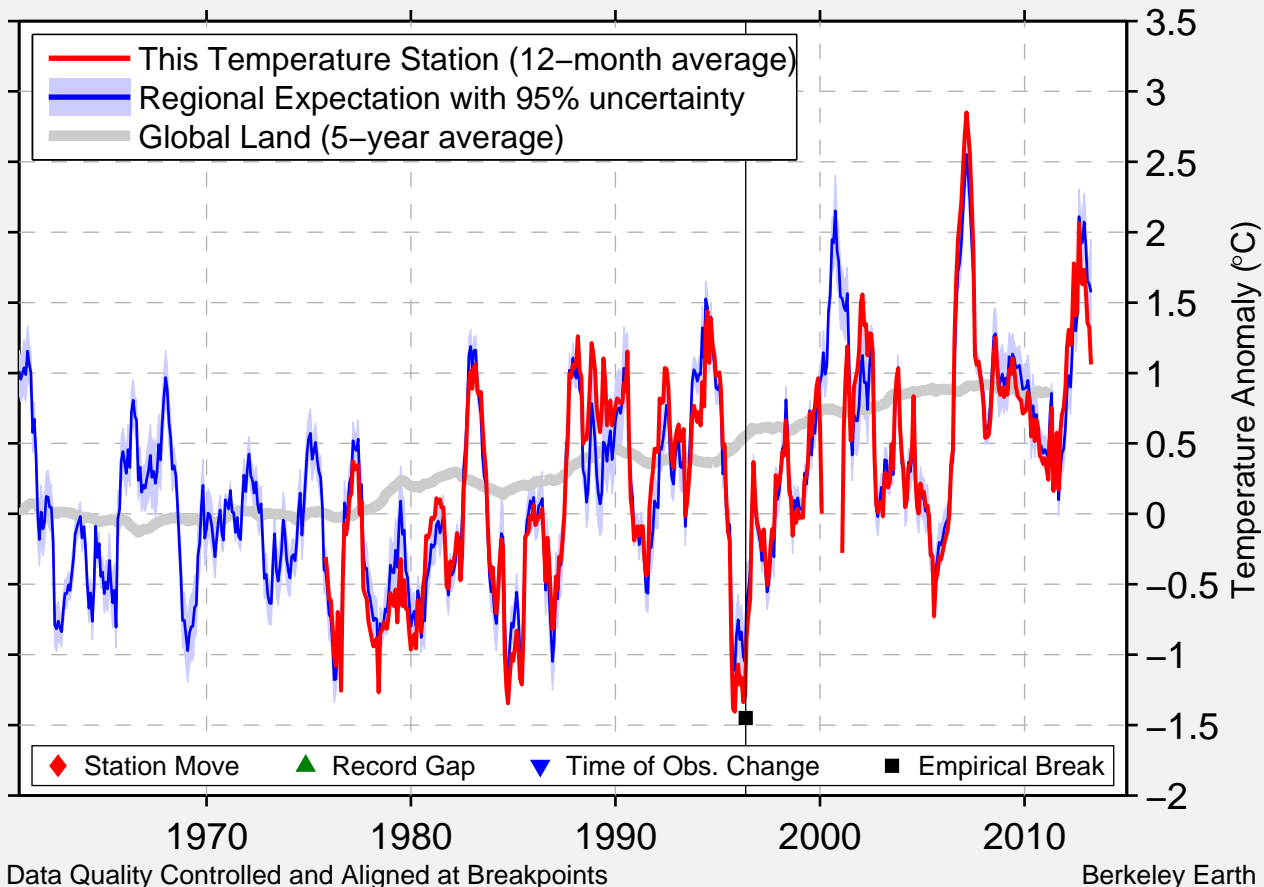

NEGOTIN

44.233 N, 22.550 E (Serbia)

Data Quality Controlled and Aligned at Breakpoints

Berkeley Earth