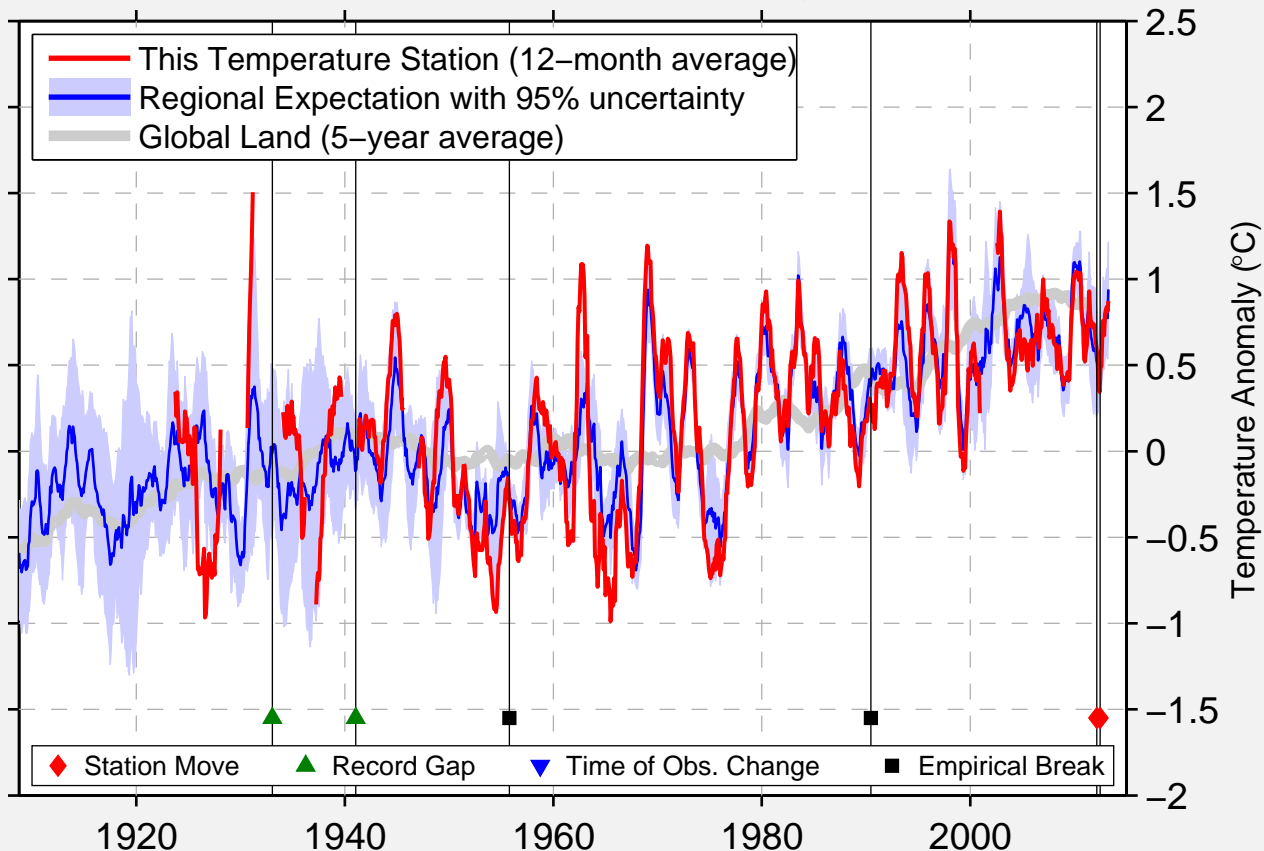

TAMBACOUNDA

13.752 N, 13.663 W (Senegal)

Data Quality Controlled and Aligned at Breakpoints

Berkeley Earth