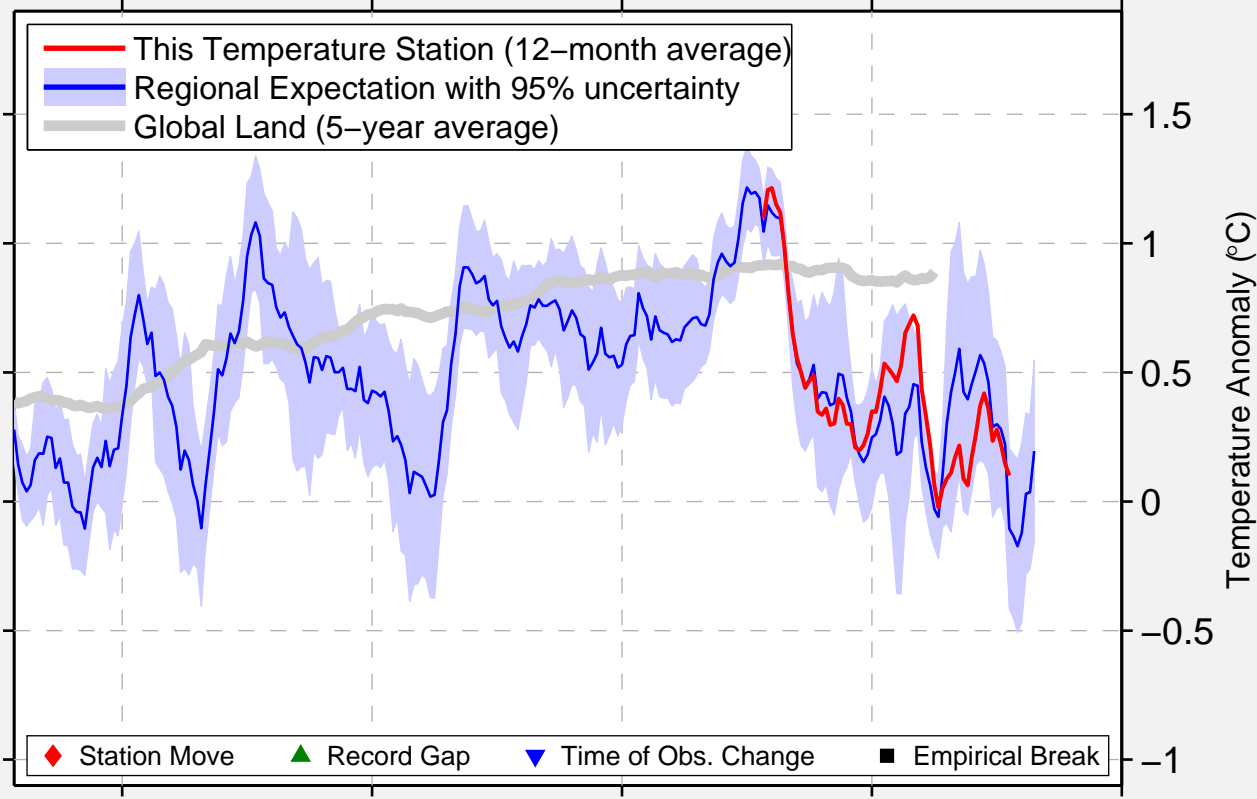

M6-WEST COAST

53.056 N, 15.917 W (Ireland)

Data Quality Controlled and Aligned at Breakpoints

Berkeley Earth