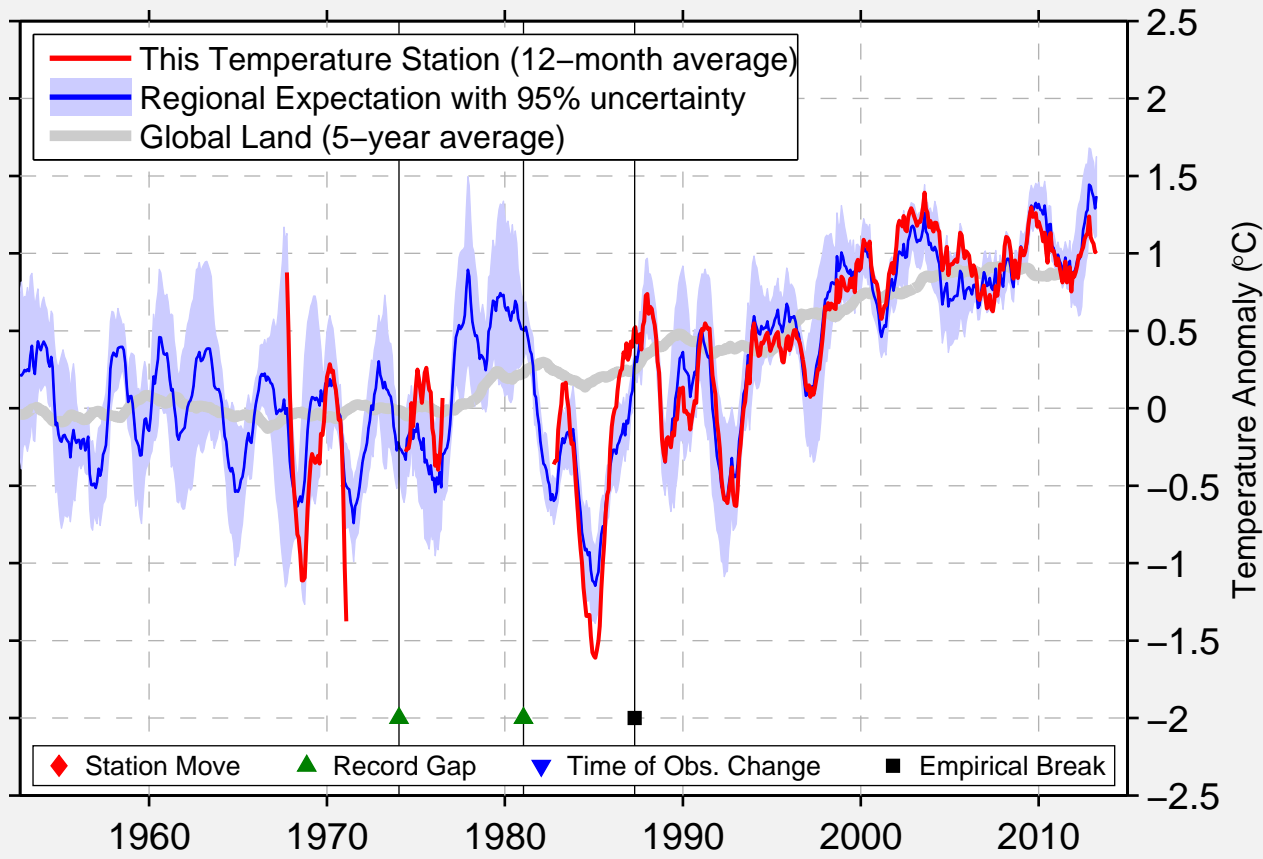

KHAMIS MUSHAIT

18.292 N, 42.800 E (Saudi Arabia)

Data Quality Controlled and Aligned at Breakpoints

Berkeley Earth