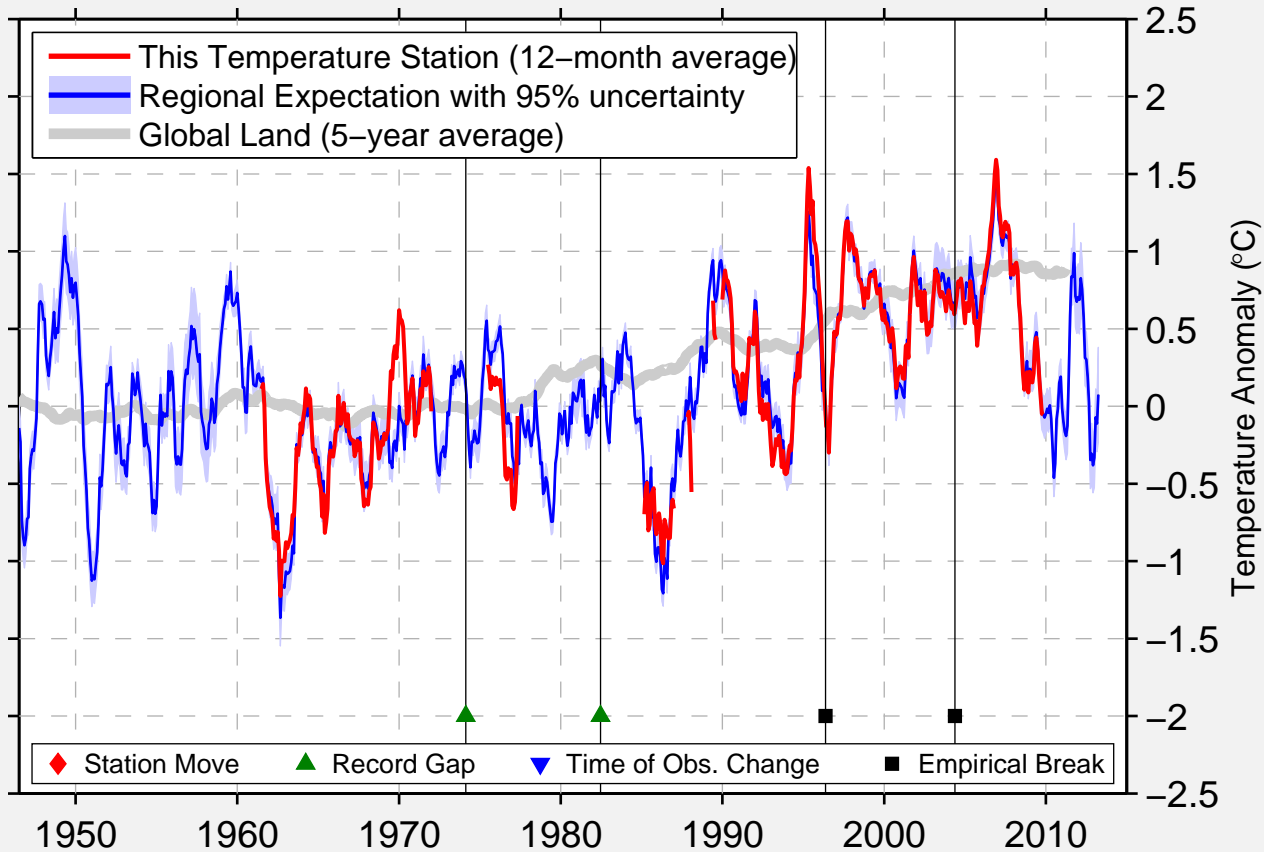

WATERFORD (TYCOR)

52.253 N, 7.131 W (Ireland)

Data Quality Controlled and Aligned at Breakpoints

Berkeley Earth